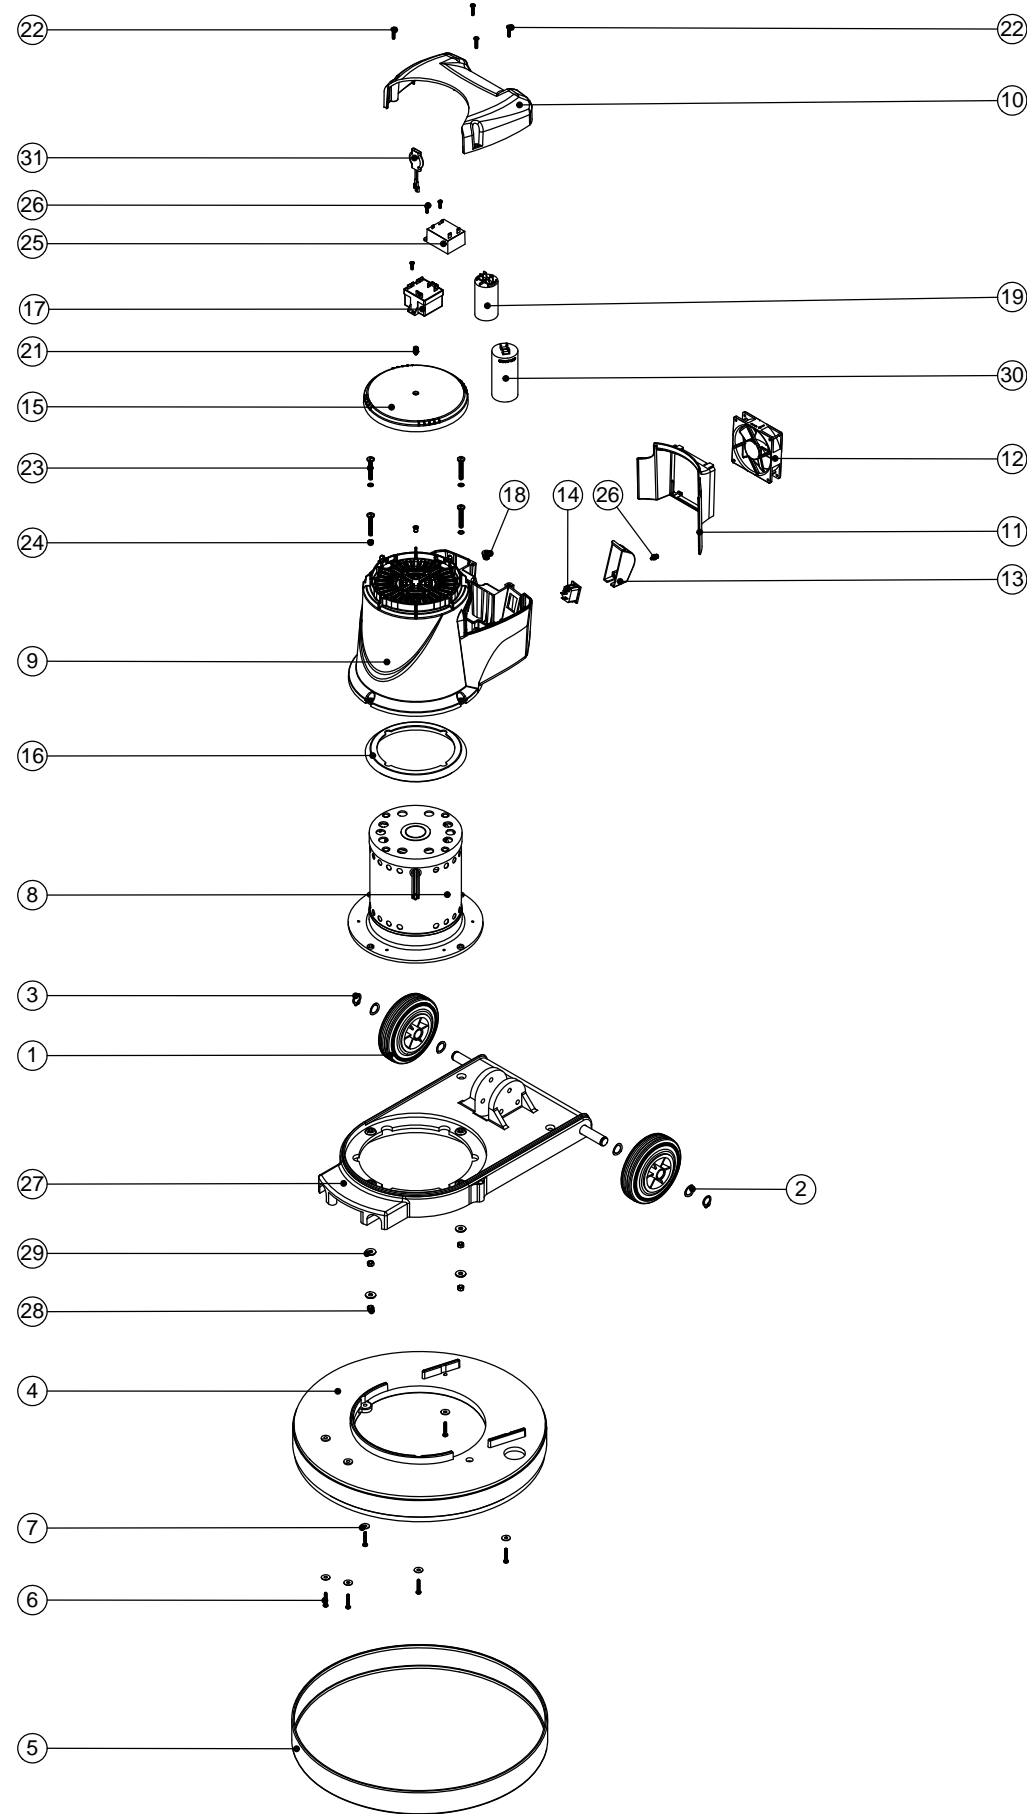

Numatic International Spare Parts

Model No: NPR 1515/1523/1530/1545 EXPLODED DRAWING

234628
DRAWING: EXP-1056
 11/11/2009 A04

NB: FOR WIRING SEE DRAWING: WD-0369

Numatic International Spare Parts

Model No: NPR 1515/1523/1530/1545 EXPLODED DRAWING

POS:	ITEM NO:	DESCRIPTION:	COMMENTS:
1	229060	WHEEL GREY BLACK HUB	
2	219219	21.5MM X 16.3MM WAVE WASHER	QTY OF 4
3	229051	EXTERNAL CIRCLIP	
4	237020	RING MOULD MED MULTIDECK (MID BLUE)	
5	206478	GREY MEDIUM BUFFER RING	
6	219369	No8 X 1 INCH LONG POZI PAN STAINLESS STEEL PLASTITE SCREW	
7	219644	M5 FORM G STAINLESS STEEL WASHER	
8	205217	COMBINED INDUCTION MOTOR 4POLE 220-240V 50Hz	
	205222	COMBINED INDUCTION MOTOR 2POLE 220-240V 50Hz	NPR 1545/X ONLY
9	328128	BLUE PRINTED MOTOR COWL MOULDING	
10	229970	BLUE LID MOULDING	
11	229972	FAN GUARD MOULDING	
12	205072	PROCESSED 12V DC BRUSHLESS FAN	
13	229213	PLUG COVER	
14	220584	RENDAR CLIP IN PLUG	
15	229971	CAP MOULDING	
16	227556	TOP MOTOR GASKET	
17	206823	230V SINGLE SPEED VOLTAGE RELAY	
18	219453	M8 MULTISERT	
19	220876	20 MFD MOTOR RUN CAPACITOR (450V)	
20	219009	M4 BRASS TAPPEX INSERT	
21	219471	M4 X 12MM LONG POZI PAN SEMS SCREW	
22	219568	No8 X 3/4 INCH LONG POZI PAN STAINLESS STEEL SCREW	
23	219982	M6 X 40MM LONG POZI PAN STAINLESS STEEL SCREW	
24	219544	M6 SHAKEPROOF WASHER	
25	206753	UNIVERSAL POWER SUPPLY	
26	219318	No6 X 1/2 INCH LONG POZI PAN PLASTITE SCREW	
27	304260	MULTIDECK BLACK BASE MOULDING SUB ASSY	
28	219983	M6 NYLOC STAINLESS STEEL FULL NUT	
29	219647	M6 FORM G STAINLESS STEEL WASHER	
30	208265	MOTOR START CAPACITOR 100 MFD C/W RESISTOR & M8 STUD	
31	208266	Thermister Assembly	
	208277	Thermister Assembly	NPR 1545/X ONLY