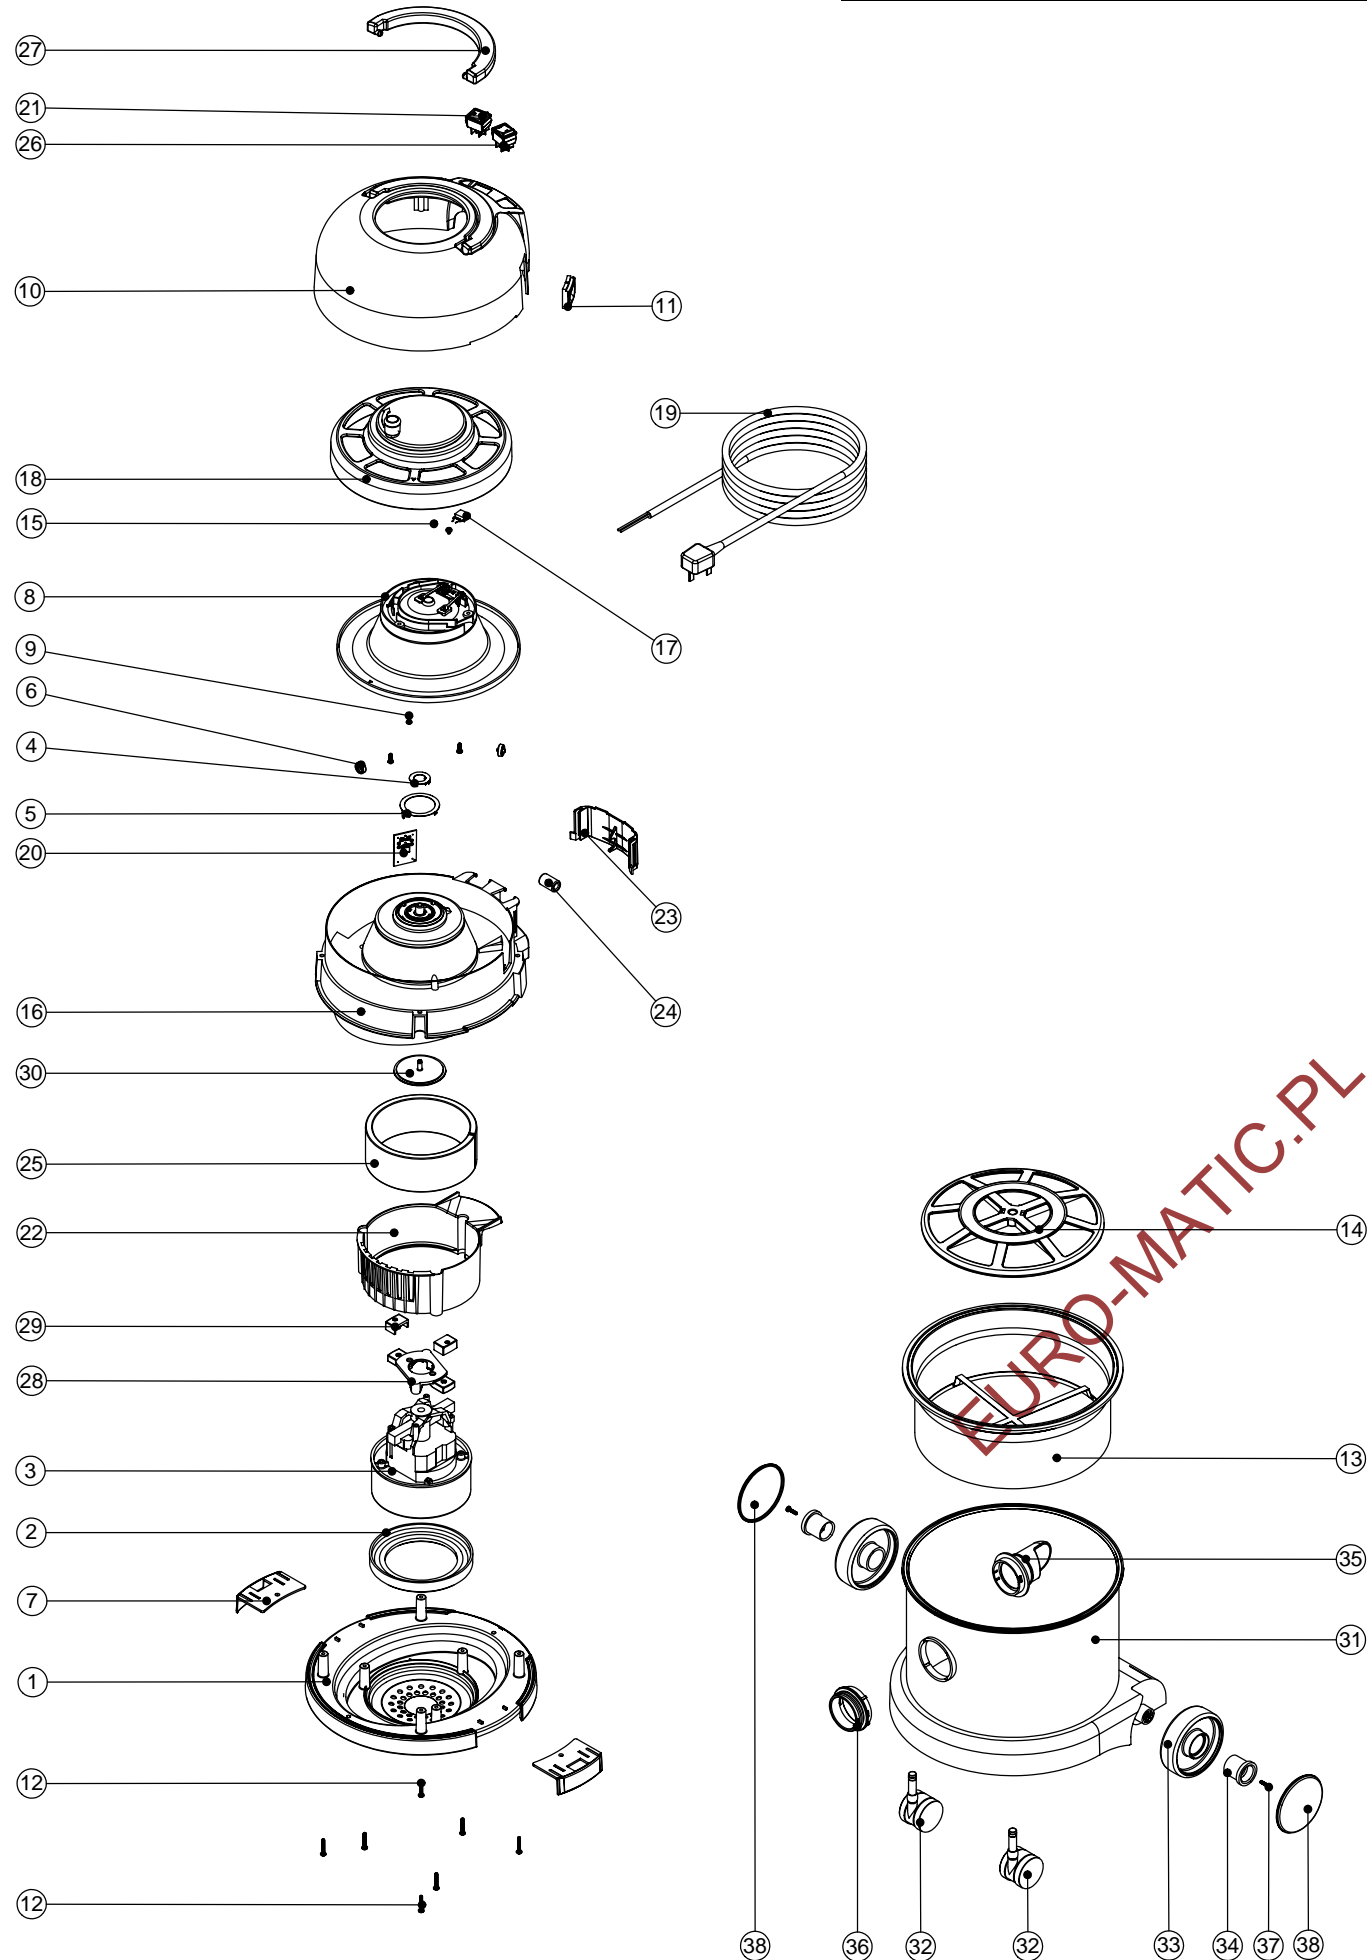

# Numatic International Spare Parts

Model No: NRV370-22 / NRV380-22

POS:	ITEM NO:	DESCRIPTION:	COMMENTS:
1	229716	BOTTOM MOTOR HOUSING (TWIN SHOT)	
2	227882	BOTTOM MOTOR GASKET	
3	205403	240V 2 STAGE THRO FLOW TAPER FAN MOTOR (DL21104T) TCO	
	205402	220V 2 STAGE THRO FLOW TAPER FAN MOTOR (DL21102T) TCO (MARKED 230V)	
	205401	120V 2 STAGE THRO FLOW TAPER FAN MOTOR (DL21101T) TCO	
4	227141	INNER CONTACT RING	
5	227142	OUTER CONTACT RING	
6	227436	ROLLER WHEEL	
7	229715	TOGGLE (TWIN SHOT)	
8	227447	CABLE REEL MOULDING ASSEMBLY	
	227348	CABLE REEL MOULDING ASSEMBLY	CSA APPROVED MACHINES
9	219101	No8 X 1/2 INCH LONG POZI PAN PLASTIITE SCREW	
10	325619	BLACK COVER + HANDLE ASSEMBLY (WHITE LOGO PRINTED NUMATIC)	INCLUDES ITEM 28 (227120 HANDLE)
	325624	BLACK COVER + HANDLE ASSEMBLY (GREY LOGO PRINTED NUMATIC)	INCLUDES ITEM 28 (227120 HANDLE)
11	227108	BLACK CABLE ENTRY	
12	219104	No8 X 1 INCH LONG POZI PAN PLASTITE SCREW	
13	207109	12 INCH FILTER (DOUBLE BOTTOM) 160GRM SMS	
14	209200	12 INCH FILTER GRID	
15	219090	M4 X 8MM LONG POZI PAN SEMS SCREW	
16	229620	TOP MOTOR HOUSING	
	325682	HVR/NRV TOP MOTOR HOUSING (TWIN ROCKER SWITCH) MODIFIED FOR 1.5MM CABLE	INDUSTRIAL MACHINES ONLY
17	230096	SUPPRESSOR CAPACITOR ASSEMBLY WITH DISCHARGE RESISTOR	
18	333113	CABLE REEL COVER ASSEMBLY (C/W WINDER KNOB)	
19	220249	MAINS CABLE (2 WIRE/UK PLUG)	
	220251	12.5 X 2 1MM CABLE + ST CONT PLUG	
	220192	MAINS CABLE (2 WIRE/ SWISS PLUG)	
	220467	MAINS CABLE (2 WIRE/15 AMP SOUTH AFRICAN PLUG)	
	236044	10.0M X 1.00MM X 2 CORE CABLE (AUSTRALIAN PLUG)	
	236049	10MT X 2 CORE X 1.5MM CABLE PLUS 16AMP INDUSTRIAL PLUG	INDUSTRIAL MACHINES ONLY
20	206735	NUMATIC 2 SPEED CONTROL PCB (220V-240V) ORANGE BOARD	
	206608	NUMATIC 2 SPEED CONTROL PCB (120V) RED BOARD	
21	220243	BLACK/GREEN ROCKER SWITCH	
22	229621	AIR GUIDE	
23	229623	SWITCH COVER	
24	230097	AXIAL FERRITE BEAD	
25	203020	POD SIDE FELT	
26	220552	RED ROCKER SWITCH	
27	227120	HANDLE	
28	227881	MOTOR PLATE	
29	227438	RUBBER END PAD	
30	227437	TERMINAL COVER	
31	227608	370 RED DRUM	
	227609	370 BLUE DRUM	
	227610	370 GREEN DRUM	
	227611	370 YELLOW DRUM	
	225003	380 RED DRUM	NRV380-22
	225016	380 BLUE DRUM	NRV380-22
	225047	380 YELLOW DRUM	NRV380-22
	225048	380 GREEN DRUM	NRV380-22
	225283	380 GREY	NRV380-22
	218095	HENRY FACE TRANSFER	
32	204111	50MM TWIN WHEEL CASTOR WITH PU TYRE	
33	227640	2 SHOT WHEEL ASSEMBLY	
34	227868	WHEEL HUB FOR 2 SHOT WHEEL	
35	227363	BAG CONNECTOR	
	227004	BAG CONNECTOR	NRV380-22
36	227396	RED THREADED NECK	
	227397	BLUE THREADED NECK	
	227398	GREEN THREADED NECK	
	227399	YELLOW THREADED NECK	
	227346	GREY THREADED NECK	
37	219105	No8 X 5/8 INCH LONG POZI PAN PLASTITE SCREW	
38	227638	BLACK TRIM	