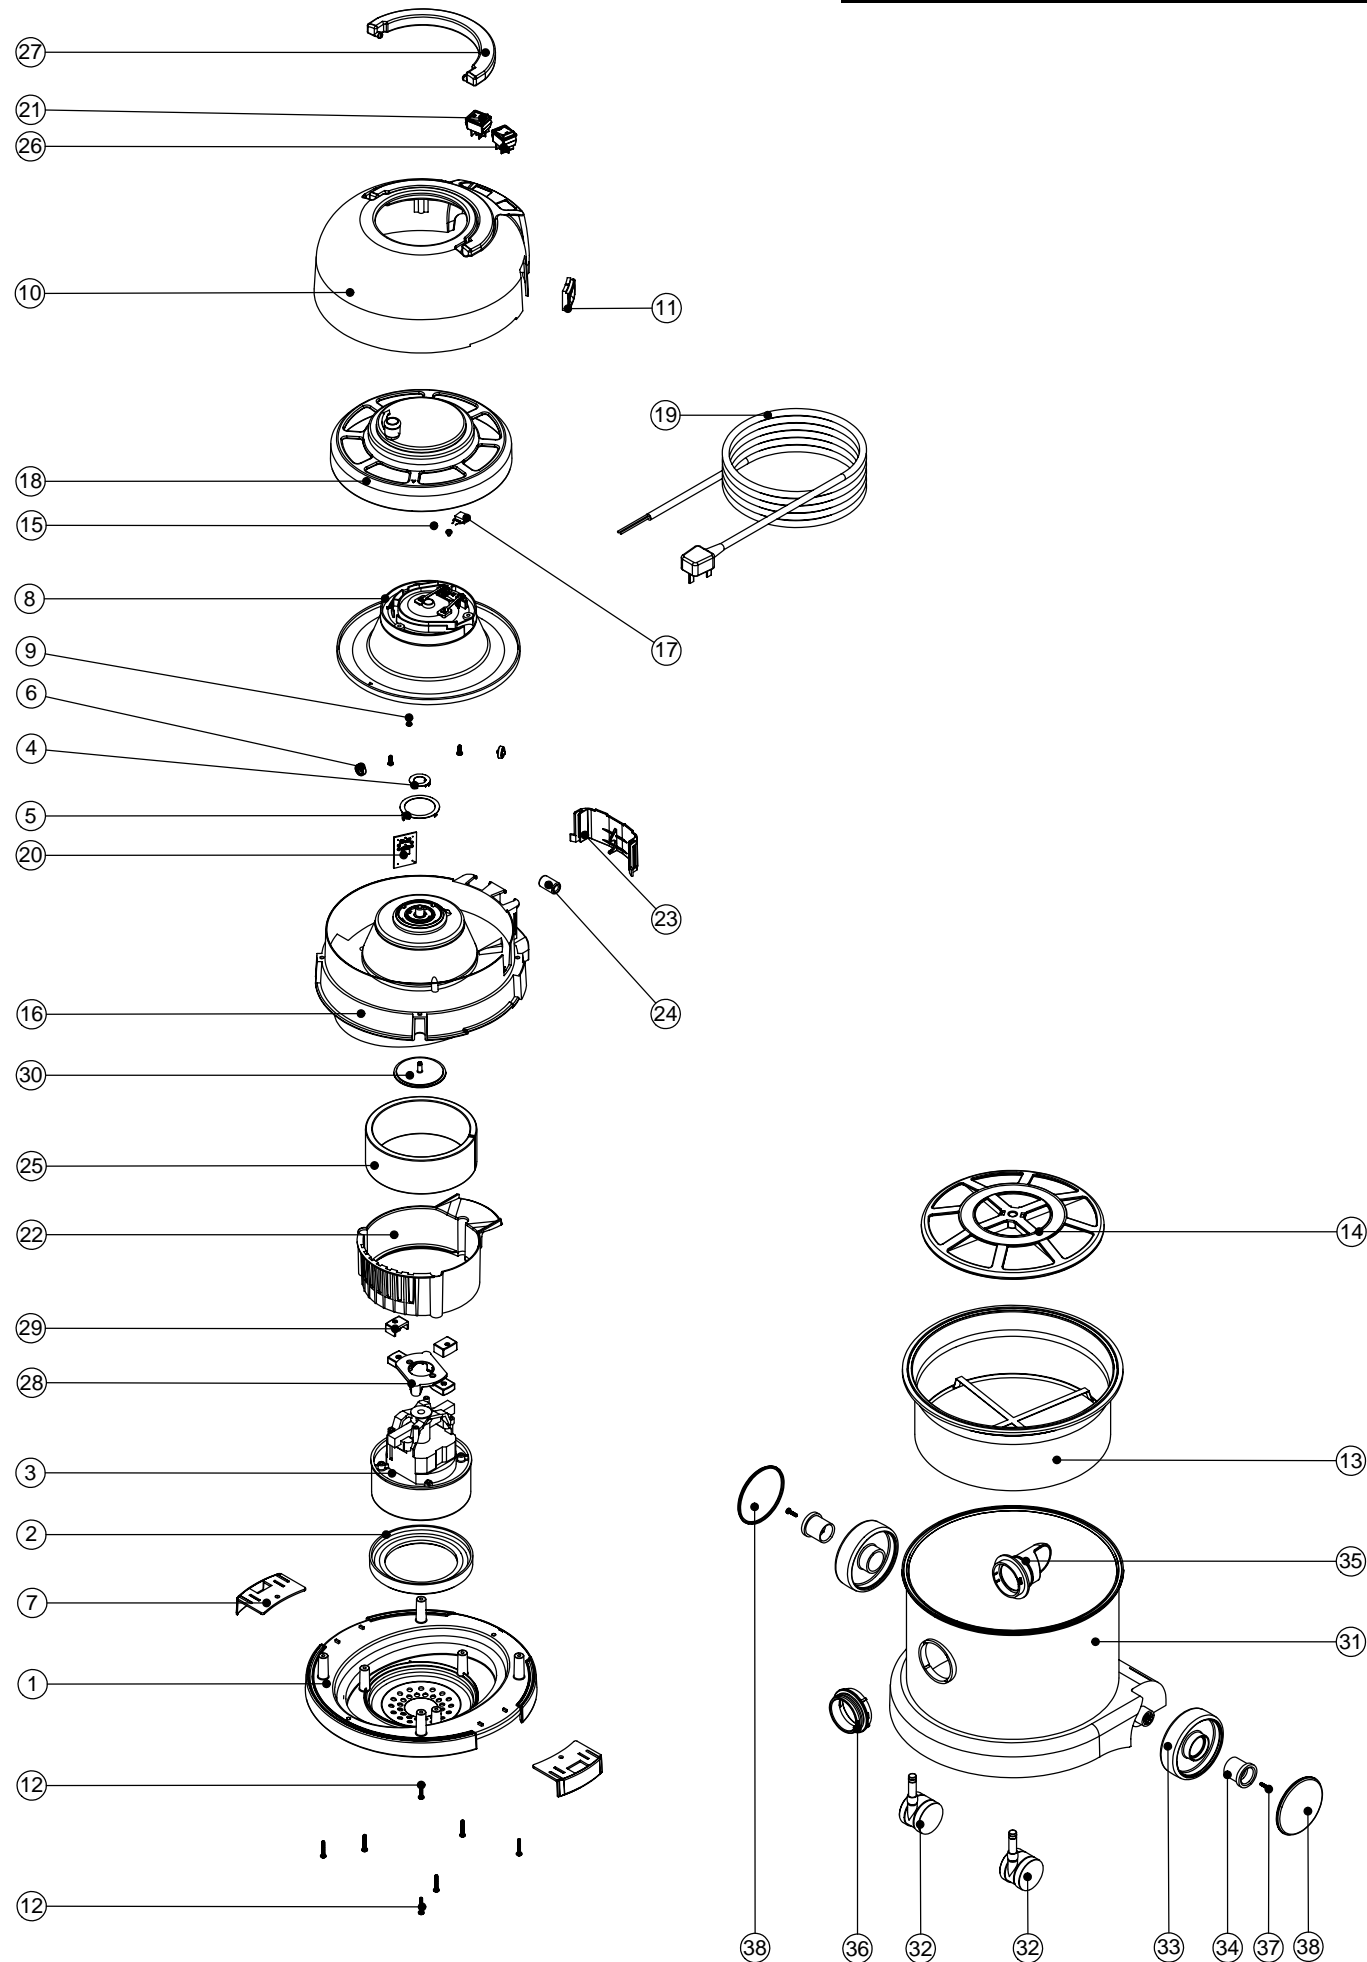

Numatic International Spare Parts

Model No: NRV370-22 / NRV380-22

234446
DRAWING: EXP-0877 ISS:A01
12/06/2006

NB : FOR WIRING SEE DRAWING: WD-0333

Numatic International Spare Parts

Model No: NRV370-22 / NRV380-22

POS:	ITEM NO:	DESCRIPTION:	COMMENTS:
1	229716	BOTTOM MOTOR HOUSING (TWIN SHOT)	
2	227882	BOTTOM MOTOR GASKET	
3	205403	240V 2 STAGE THRO FLOW TAPER FAN MOTOR (DL21104T) TCO	
	205402	220V 2 STAGE THRO FLOW TAPER FAN MOTOR (DL21102T) TCO (MARKED 230V)	
	205401	120V 2 STAGE THRO FLOW TAPER FAN MOTOR (DL21101T) TCO	
4	227141	INNER CONTACT RING	
5	227142	OUTER CONTACT RING	
6	227436	ROLLER WHEEL	
7	229715	TOGGLE (TWIN SHOT)	
8	227447	CABLE REEL MOULDING ASSEMBLY	
	227348	CABLE REEL MOULDING ASSEMBLY	CSA APPROVED MACHINES
9	219101	No8 X 1/2 INCH LONG POZI PAN PLASTIITE SCREW	
10	325619	BLACK COVER + HANDLE ASSEMBLY (WHITE LOGO PRINTED NUMATIC)	INCLUDES ITEM 28 (227120 HANDLE)
	325624	BLACK COVER + HANDLE ASSEMBLY (GREY LOGO PRINTED NUMATIC)	INCLUDES ITEM 28 (227120 HANDLE)
11	227108	BLACK CABLE ENTRY	
12	219104	No8 X 1 INCH LONG POZI PAN PLASTITE SCREW	
13	207109	12 INCH FILTER (DOUBLE BOTTOM) 160GRM SMS	
14	209200	12 INCH FILTER GRID	
15	219090	M4 X 8MM LONG POZI PAN SEMS SCREW	
16	229620	TOP MOTOR HOUSING	
	325682	HVR/NRV TOP MOTOR HOUSING (TWIN ROCKER SWITCH) MODIFIED FOR 1.5MM CABLE	INDUSTRIAL MACHINES ONLY
17	230096	SUPPRESSOR CAPACITOR ASSEMBLY WITH DISCHARGE RESISTOR	
18	333113	CABLE REEL COVER ASSEMBLY (C/W WINDER KNOB)	
19	220249	MAINS CABLE (2 WIRE/UK PLUG)	
	220251	12.5 X 2 1MM CABLE + ST CONT PLUG	
	220192	MAINS CABLE (2 WIRE/ SWISS PLUG)	
	220467	MAINS CABLE (2 WIRE/15 AMP SOUTH AFRICAN PLUG)	
	236044	10.0M X 1.00MM X 2 CORE CABLE (AUSTRALIAN PLUG)	
	236049	10MT X 2 CORE X 1.5MM CABLE PLUS 16AMP INDUSTRIAL PLUG	INDUSTRIAL MACHINES ONLY
20	206735	NUMATIC 2 SPEED CONTROL PCB (220V-240V) ORANGE BOARD	
	206608	NUMATIC 2 SPEED CONTROL PCB (120V) RED BOARD	
21	220243	BLACK/GREEN ROCKER SWITCH	
22	229621	AIR GUIDE	
23	229623	SWITCH COVER	
24	230097	AXIAL FERRITE BEAD	
25	203020	POD SIDE FELT	
26	220552	RED ROCKER SWITCH	
27	227120	HANDLE	
28	227881	MOTOR PLATE	
29	227438	RUBBER END PAD	
30	227437	TERMINAL COVER	
31	227608	370 RED DRUM	
	227609	370 BLUE DRUM	
	227610	370 GREEN DRUM	
	227611	370 YELLOW DRUM	
	225003	380 RED DRUM	NRV380-22
	225016	380 BLUE DRUM	NRV380-22
	225047	380 YELLOW DRUM	NRV380-22
	225048	380 GREEN DRUM	NRV380-22
	225283	380 GREY	NRV380-22
	218095	HENRY FACE TRANSFER	
32	204111	50MM TWIN WHEEL CASTOR WITH PU TYRE	
33	227640	2 SHOT WHEEL ASSEMBLY	
34	227868	WHEEL HUB FOR 2 SHOT WHEEL	
35	227363	BAG CONNECTOR	
	227004	BAG CONNECTOR	NRV380-22
36	227396	RED THREADED NECK	
	227397	BLUE THREADED NECK	
	227398	GREEN THREADED NECK	
	227399	YELLOW THREADED NECK	
	227346	GREY THREADED NECK	
37	219105	No8 X 5/8 INCH LONG POZI PAN PLASTITE SCREW	
38	227638	BLACK TRIM