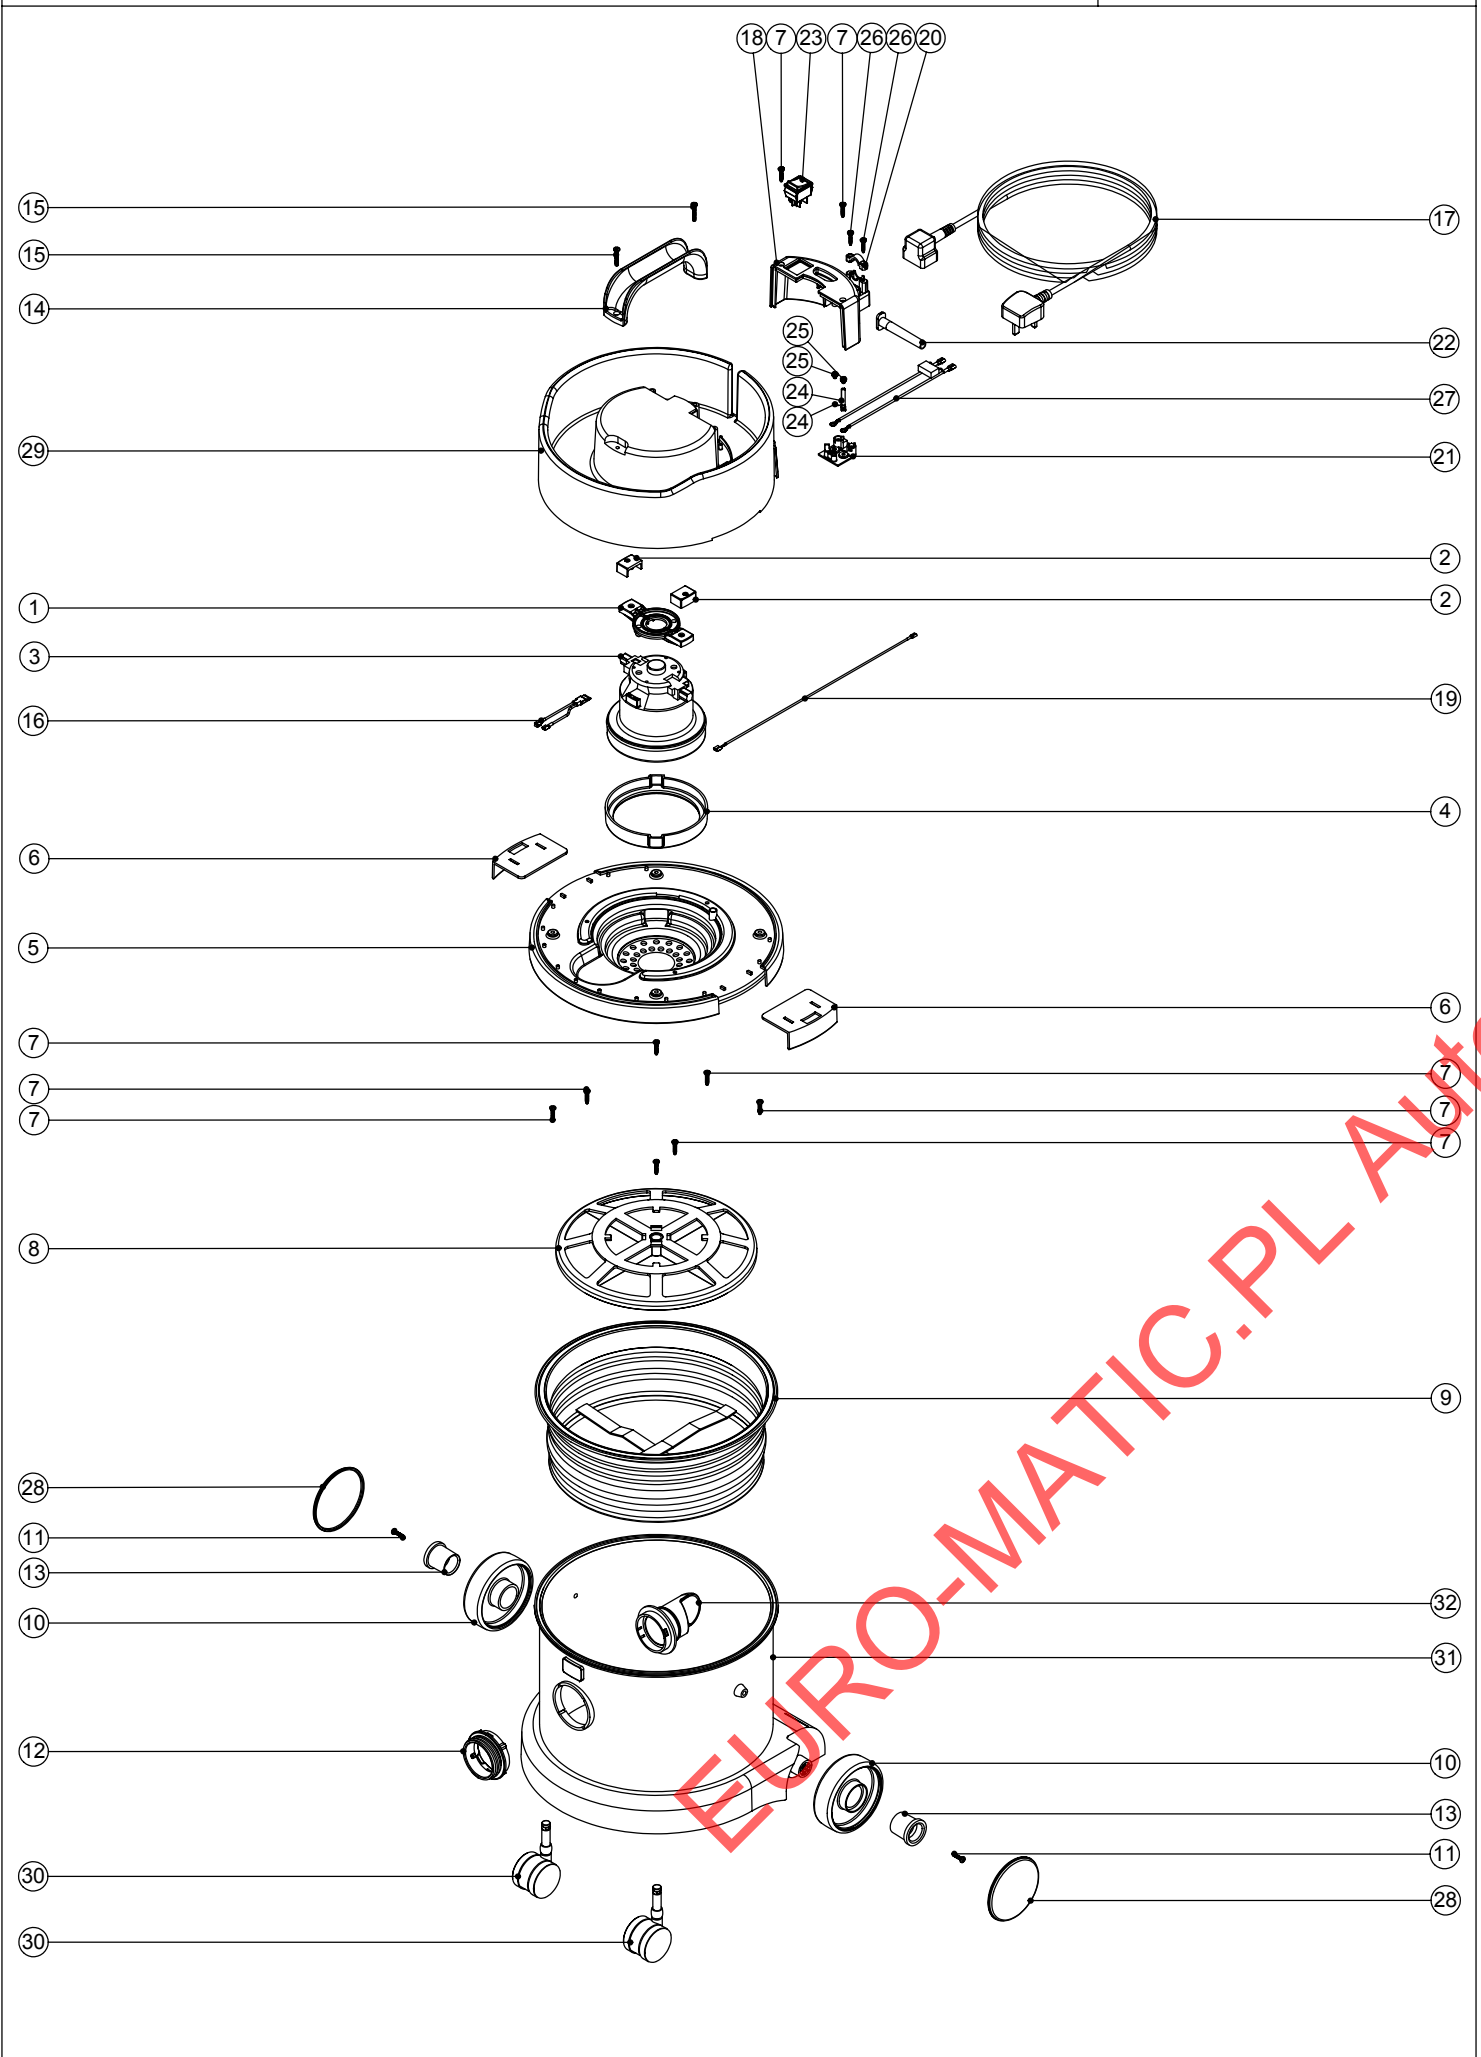

Numatic International Spare Parts

Model No: NVP-370

234199
DRAWING: EXP-0630 ISS:A01
01/07/2003

Numatic International Spare Parts

Model No: NVP-370

POS:	ITEM NO:	DESCRIPTION:	COMMENTS:
1	227432	MOTOR PLATE	
2	227438	RUBBER END PAD	
3	205070	230V MOTOR	
4	202092	BOTTOM MOTOR GASKET	
5	227343	GREY BOTTOM MOTOR HOUSING	
	227540	BLACK BOTTOM MOTOR HOUSING	
6	227115	TOGGLE	
7	219041	No8 X 3/4 INCH LONG POZI PAN SCREW	
8	209050	SINGLE FILTER GRID	
9	207102	WHITE FILTER ASSEMBLY	
10	227640	2 SHOT WHEEL ASSEMBLY	
11	219105	No8 X 5/8 INCH LONG POZI PAN PLASTITE SCREW	
12	227346	GREY THREADED NECK	
	227396	RED THREADED NECK	
13	227011	BLACK WHEEL HUB CAP	
14	206451	HANDLE	
15	219104	No8 X 1 INCH LONG POZI PAN PLASTITE SCREW	
16	220929	BIMETALIC OVERLOAD ASSEMBLY	
17	236009	10.0M X 1.00MM X 2 CORE NUCABLE (UK PLUG)	
	236013	10.0M X 1.00MM X 2 CORE NUCABLE (EURO PLUG)	
18	227342	GREY SWITCH BOX	
	227521	BLACK SWITCH BOX	
19	320296	340MM LONG WHITE LINK WIRE	
20	227564	PLUG LOCATION CLAMP	
21	325255	TERMINAL BLOCK C/W INSERTS	
22	220923	STRESS RELIEF	
23	220552	RED ROCKER SWITCH	
24	206562	CONTACT PIN	
25	219090	M4 X 8MM LONG POZI PAN SEMS SCREW	
26	219107	No6 X 5/8 INCH LONG POZI PAN PLASTITE SCREW	
27	220859	SUPPRESSOR ASSEMBLY	
28	227638	BLACK PLAIN TRIM	
29	325256	GREY TOP MOTOR HOUSING (PRINTED BLACK NUMATIC LOGO)	
	325281	BLACK TOP MOTOR HOUSING (PRINTED WHITE NUMATIC LOGO)	
30	204067	50MM BLACK TWIN CASTOR	
31	225119	GREY MOULDED DRUM + FACE	
	227113	RED MOULDED DRUM + FACE	
32	227363	BAG CONNECTOR	
33	218005	NVB-2B/2 DISPOSABLE FILTER BAG	NOT SHOWN