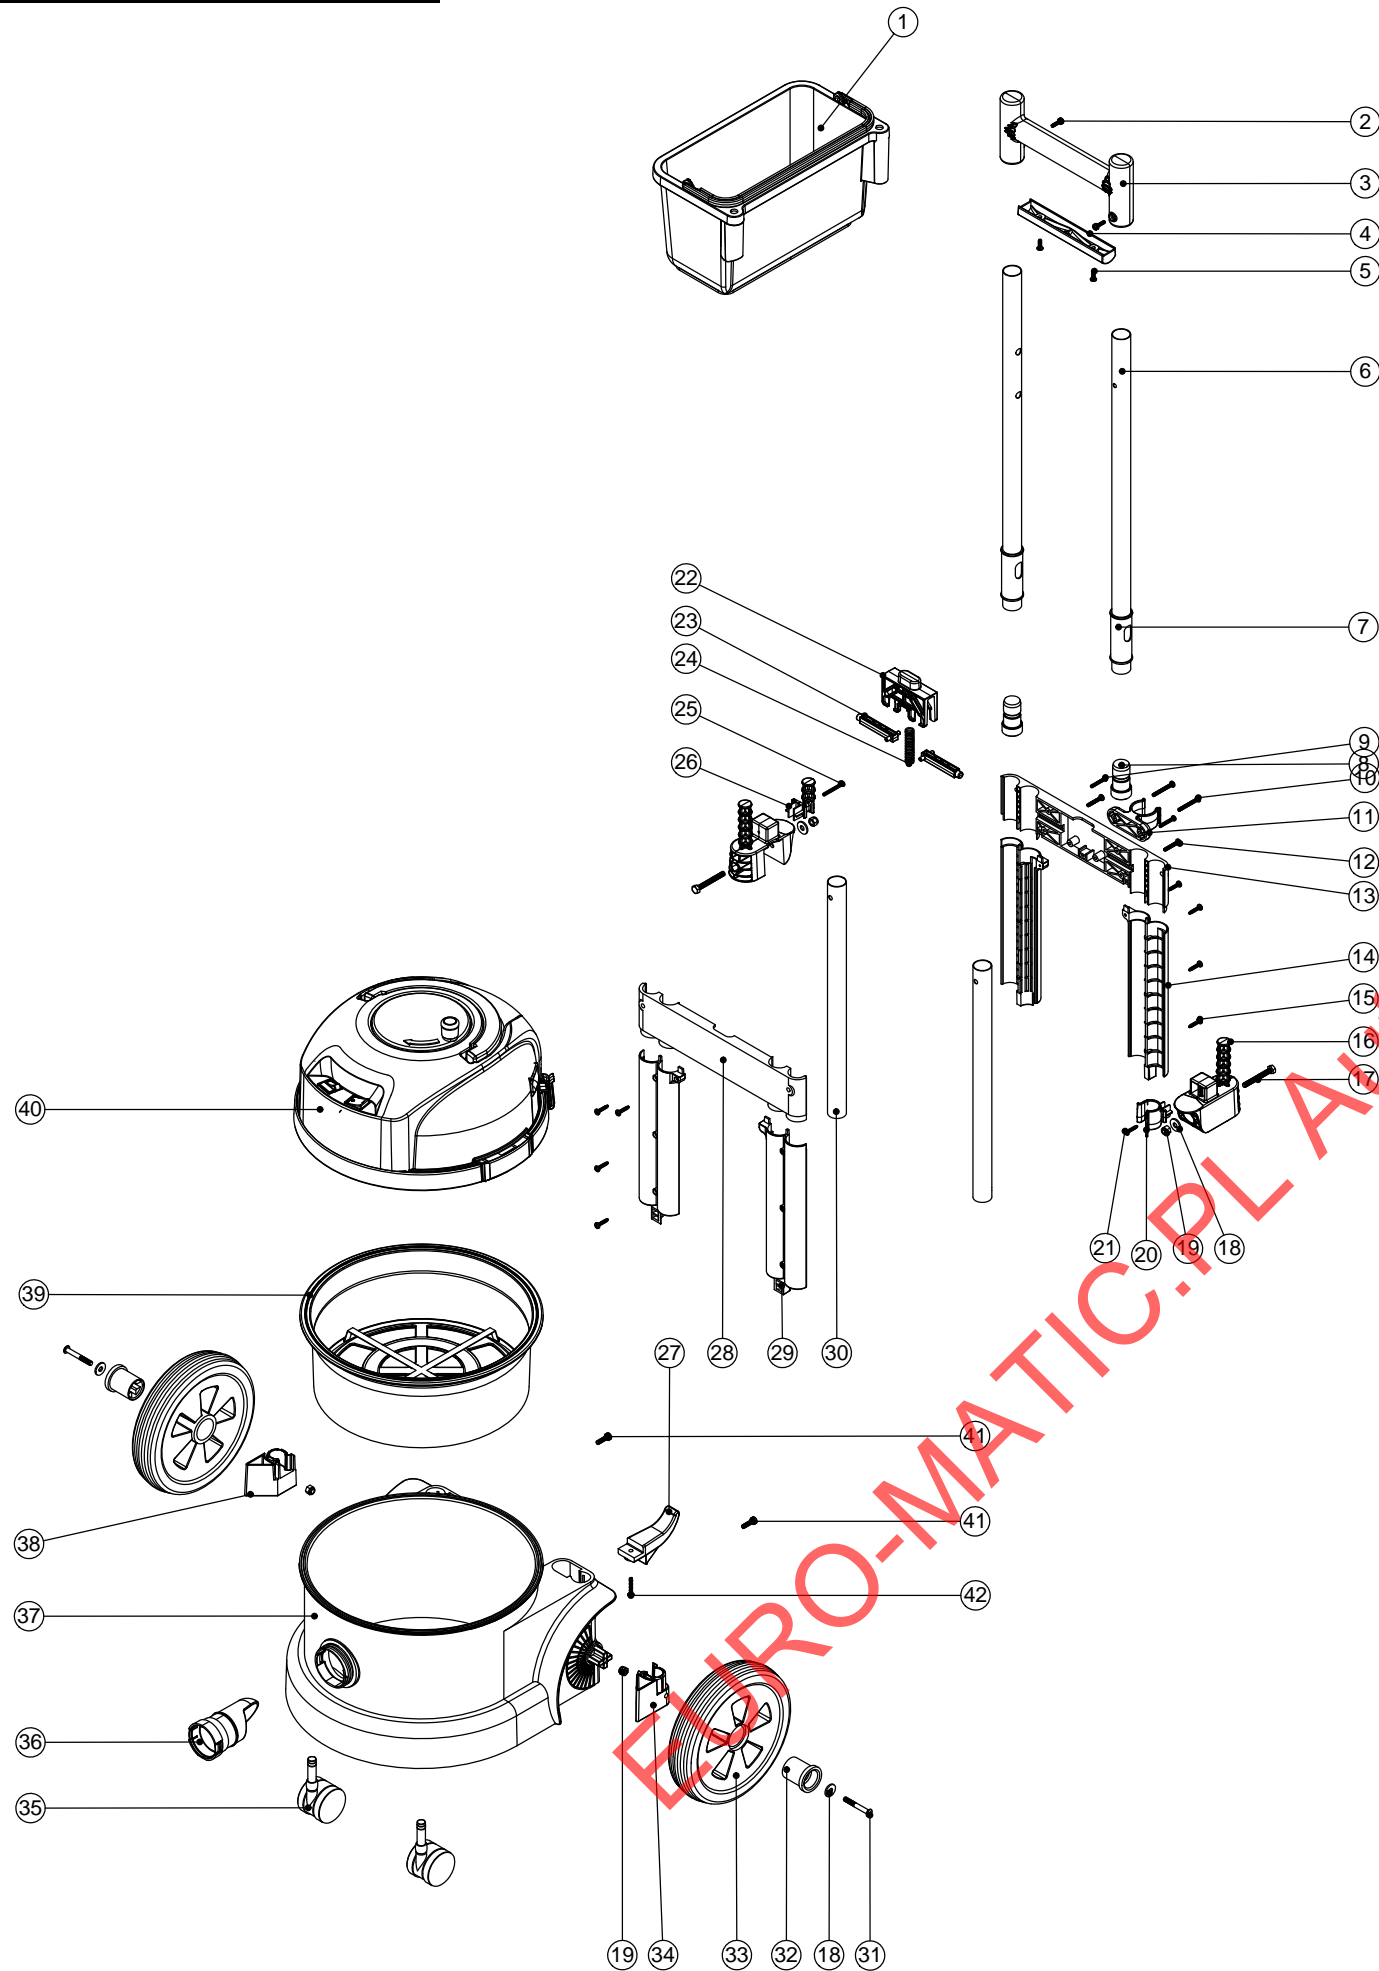

# Numatic International Spare Parts

Model No: PVT220A EXPLODED DRAWING

NB: FOR WIRING SEE DRAWING: WD-0368

234762  
DRAWING: DRW-6090 ISS:A03  
22/08/2011