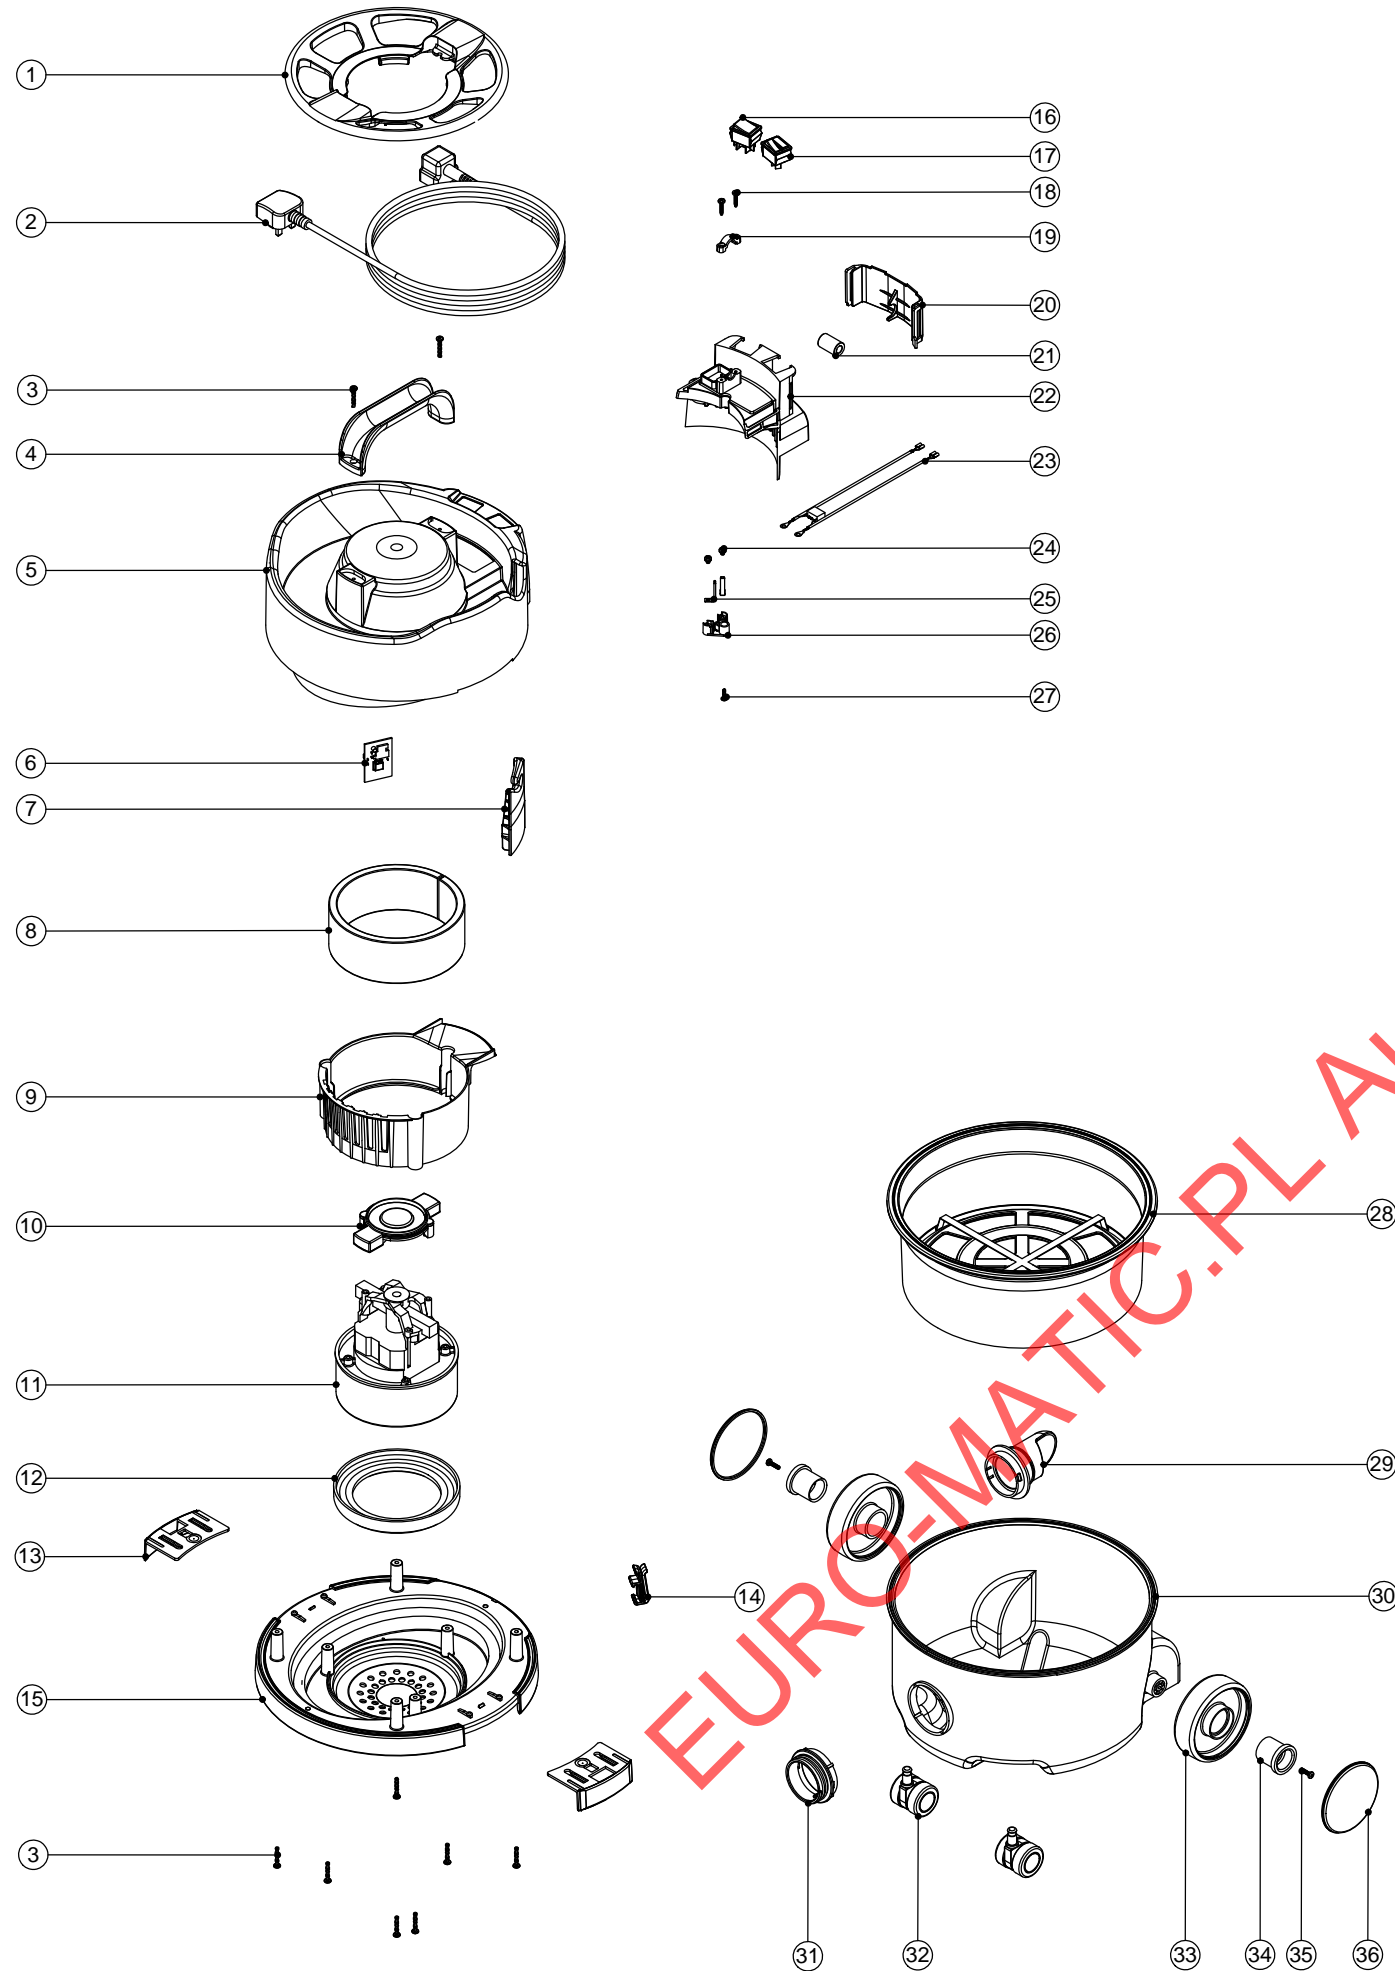

Numatic International Spare Parts

Model No: PSP180A / 200A / 370A MID BLUE EXPLODED DRAWING

234771
DRAWING: DRW-6776 ISS:A01
11/10/2010

NB: FOR WIRING SEE DRAWING: DRW-4550

Numatic International Spare Parts