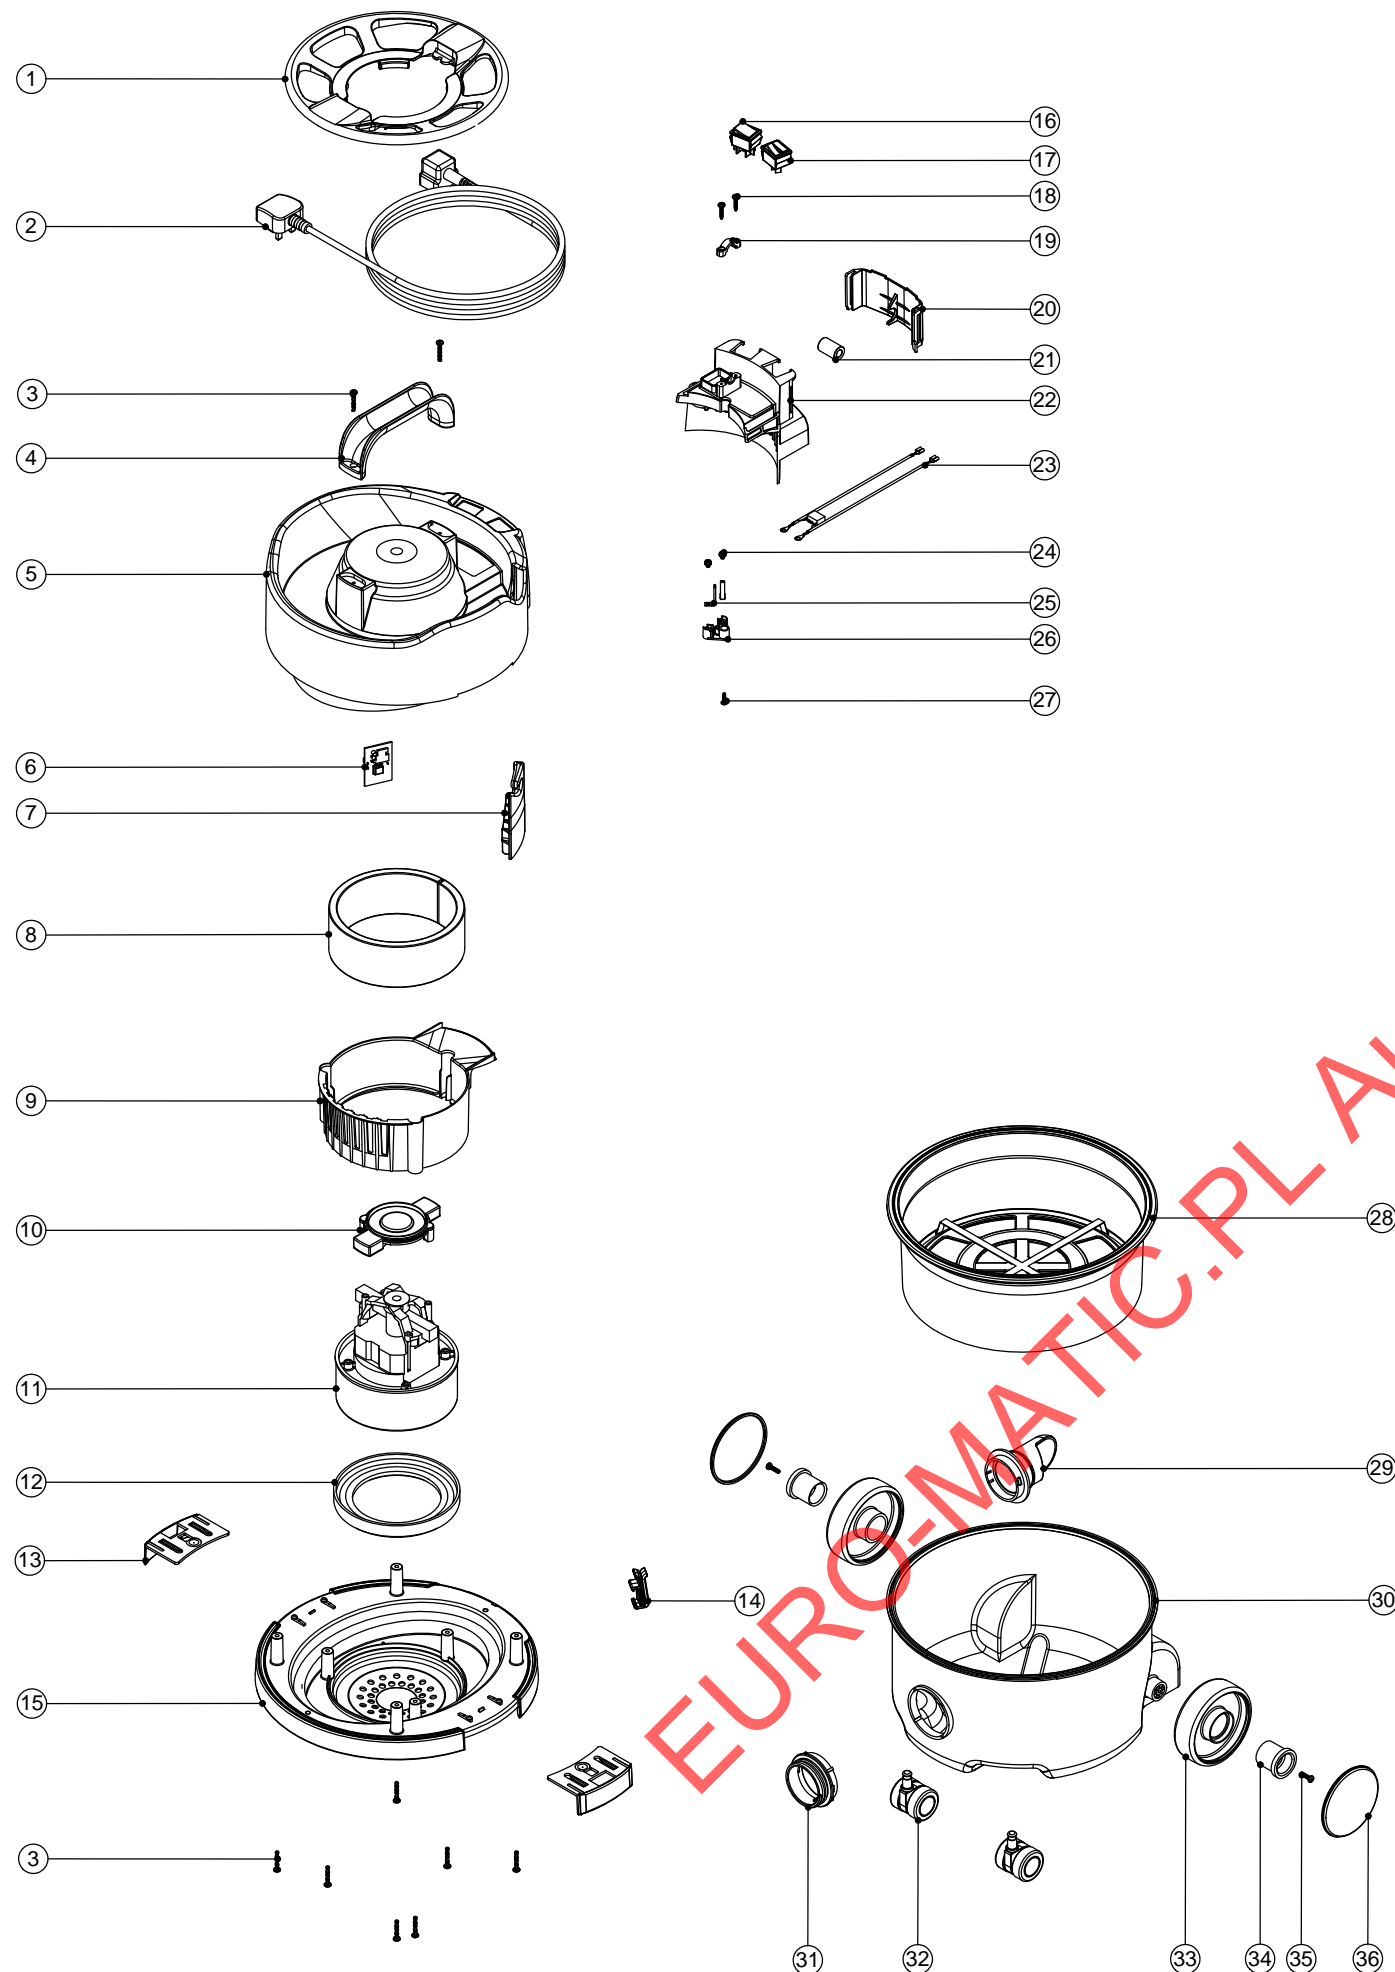

# Numatic International Spare Parts

Model No: PSP180A / 200A / 370A MID BLUE EXPLODED DRAWING

234771  
DRAWING: DRW-6776 ISS:A01  
11/10/2010

NB: FOR WIRING SEE DRAWING: DRW-4550