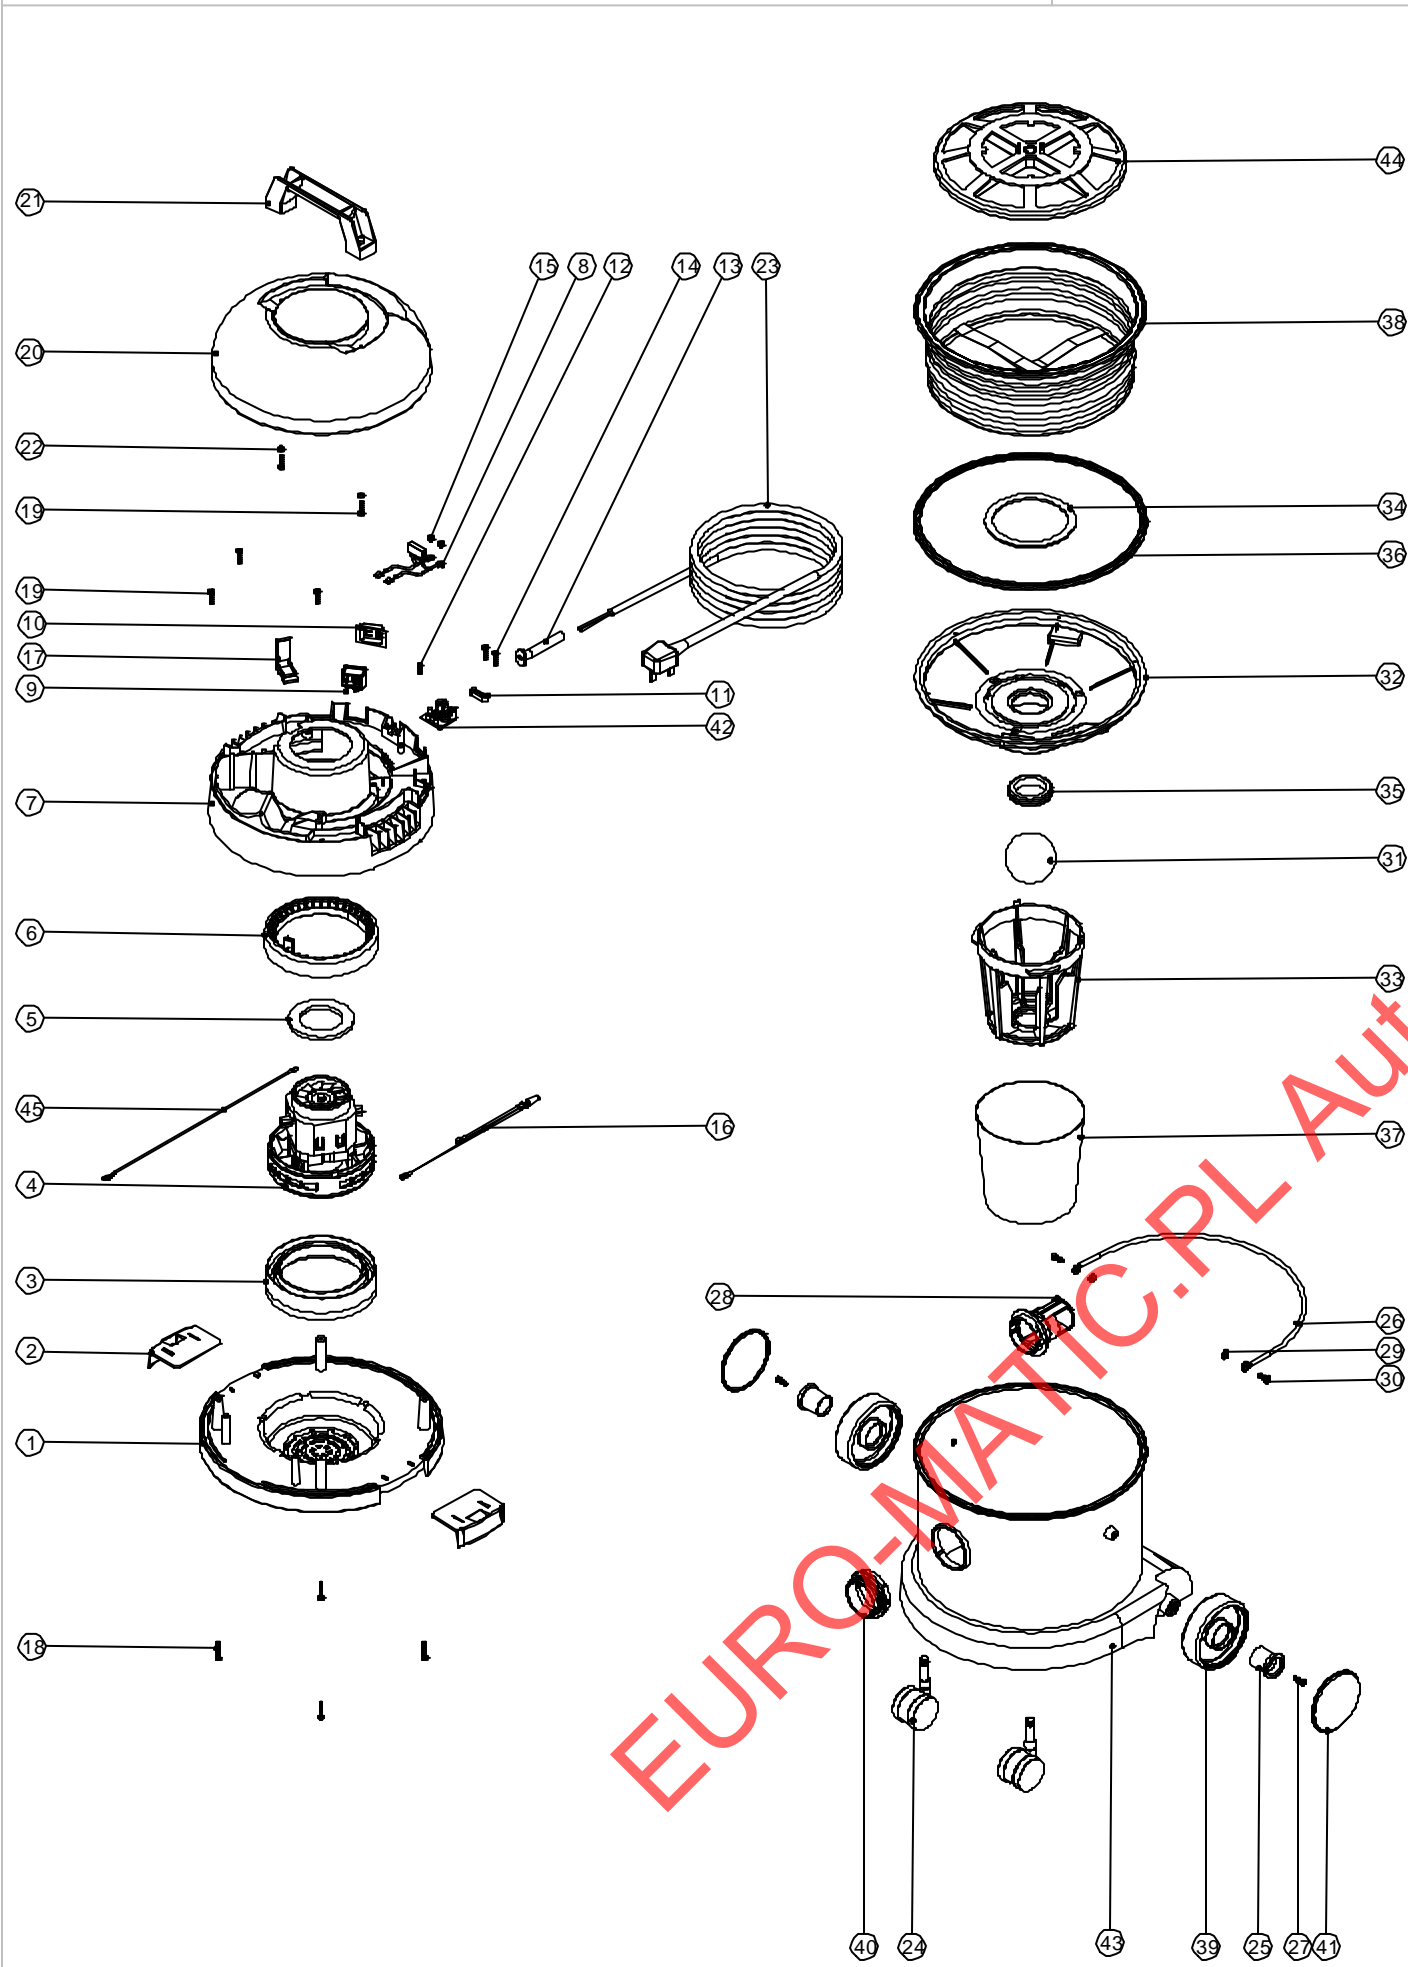

Numatic International Spare Parts

Model No: WV/CVC-370 (2 WIRE)

234203
DRAWING: EXP-0634 ISS:A01
31/07/2003

Numatic International Spare Parts

Model No: WV/CVC-370 (2 WIRE)

POS:	ITEM NO:	DESCRIPTION:	COMMENTS:
1	227002	BOTTOM MOTOR HOUSING	
2	227115	TOGGLE	
3	202069	BOTTOM MOTOR GASKET	
4	205509	MOTOR 230V	
	205510	MOTOR 120V	
	205511	MOTOR 100V	
5	202085	TOP SEAL	
6	202080	TOP GASKET	
7	325424	TOP MOTOR HOUSING (PRINTED CHARLES)	
	325423	TOP MOTOR HOUSING (PRINTED NUMATIC)	
8	220698	SUPPRESSOR ASSEMBLY	
9	220843	BLUE ROCKER SWITCH	
10	220670	SWITCH COVER	
11	227008	BLACK CABLE CLAMP	
12	219101	No8 X 1/2 INCH LONG POZI PAN PLASTITE SCREW	
13	220923	STRESS RELIEF	
14	219107	No6 X 5/8 INCH LONG POZI PAN PLASTITE SCREW	
15	219090	M4 X 8MM LONG POZI PAN SEMS SCREW	
16	220561	230V THERMAL OVERLOAD	
	220562	120V THERMAL OVERLOAD	
17	227019	CABLE HOOK	
18	219369	No8 X 1 INCH LONG POZI PAN STAINLESS STEEL PLASTITE SCREW	
19	219041	No8 X 3/4 INCH LONG POZI PAN SCREW	
20	325020	COVER - NO LOGO	
21	227059	FIXED HANDLE	
22	219003	M5 FORM A STEEL WASHER	
23	236033	10.0M X 1.00MM X 2 CORE CABLE (UK PLUG)	
	236034	10.0M X 1.00MM X 2 CORE CABLE (EURO PLUG)	
	236047	10.0M X 1.00MM X 2 CORE CABLE (SWISS PLUG)	
	236036	10.0M X 1.00MM X 2 CORE CABLE (SOUTH AFRICAN PLUG)	
	236041	10.0M X 18 AWG X 2 CORE CABLE (CSA PLUG)	
	236044	10.0M X 1.00MM X 2 CORE CABLE (AUSTRALIAN PLUG)	
	236049	10.0M X 1.50MM X 2 CORE CABLE (INDUSTRIAL PLUG)	
24	204067	50MM BLACK TWIN CASTOR	
25	227011	BLACK WHEEL HUB CAP	
26	403039	BUCKET HANDLE	
27	219105	No8 X 5/8 INCH LONG POZI PAN PLASTITE SCREW	
28	206493	WET DRY CONNECTOR	
29	208026	BUCKET HANDLE SPACER	
30	219282	M5 X 16MM LONG POZI PAN COUNTERSUNK SCREW	
31	206026	POLYPROP BALL	
32	225087	FLOAT CAGE SUPPORT	
33	225086	FLOAT CAGE	
34	225083	FLOAT ASSEMBLY GASKET	
35	220235	FLOAT GROMMET	
36	207011	FLOAT CAGE GASKET	
37	207055	GAUZE FILTER	
38	207102	WHITE FILTER ASSEMBLY	
39	227640	2 SHOT WHEEL ASSEMBLY	
40	227397	BLUE THREADED NECK	
	227396	RED THREADED NECK	
	227398	GREEN THREADED NECK	
	227399	YELLOW THREADED NECK	
	227395	BLACK THREADED NECK	
	227346	GREY THREADED NECK	
41	227688	BLUE TRIM	
	227687	RED TRIM	
	227689	GREEN TRIM	
	227690	YELLOW TRIM	
	227638	BLACK TRIM	
42	325255	TERMINAL BLOCK C/W INSERTS	
43	325425	RED DRUM	WV MACHINES
	325426	BLUE DRUM	WV MACHINES
	325427	GREEN DRUM	WV MACHINES
	325428	YELLOW DRUM	WV MACHINES
	325429	GREY DRUM	WV MACHINES
	325431	RED DRUM + FACE	CVC MACHINES
	325417	BLUE DRUM + FACE	CVC MACHINES
	325432	GREEN DRUM + FACE	CVC MACHINES
	325433	YELLOW DRUM + FACE	CVC MACHINES
44	209050	FILTER GRID	
45	320296	340MM WHITE MOTOR LEAD ASSEMBLY	
46	218005	NVM2B/2 INDIVIDUAL DISPOSABLE FILTER TRAPIT BAG	NOT SHOWN