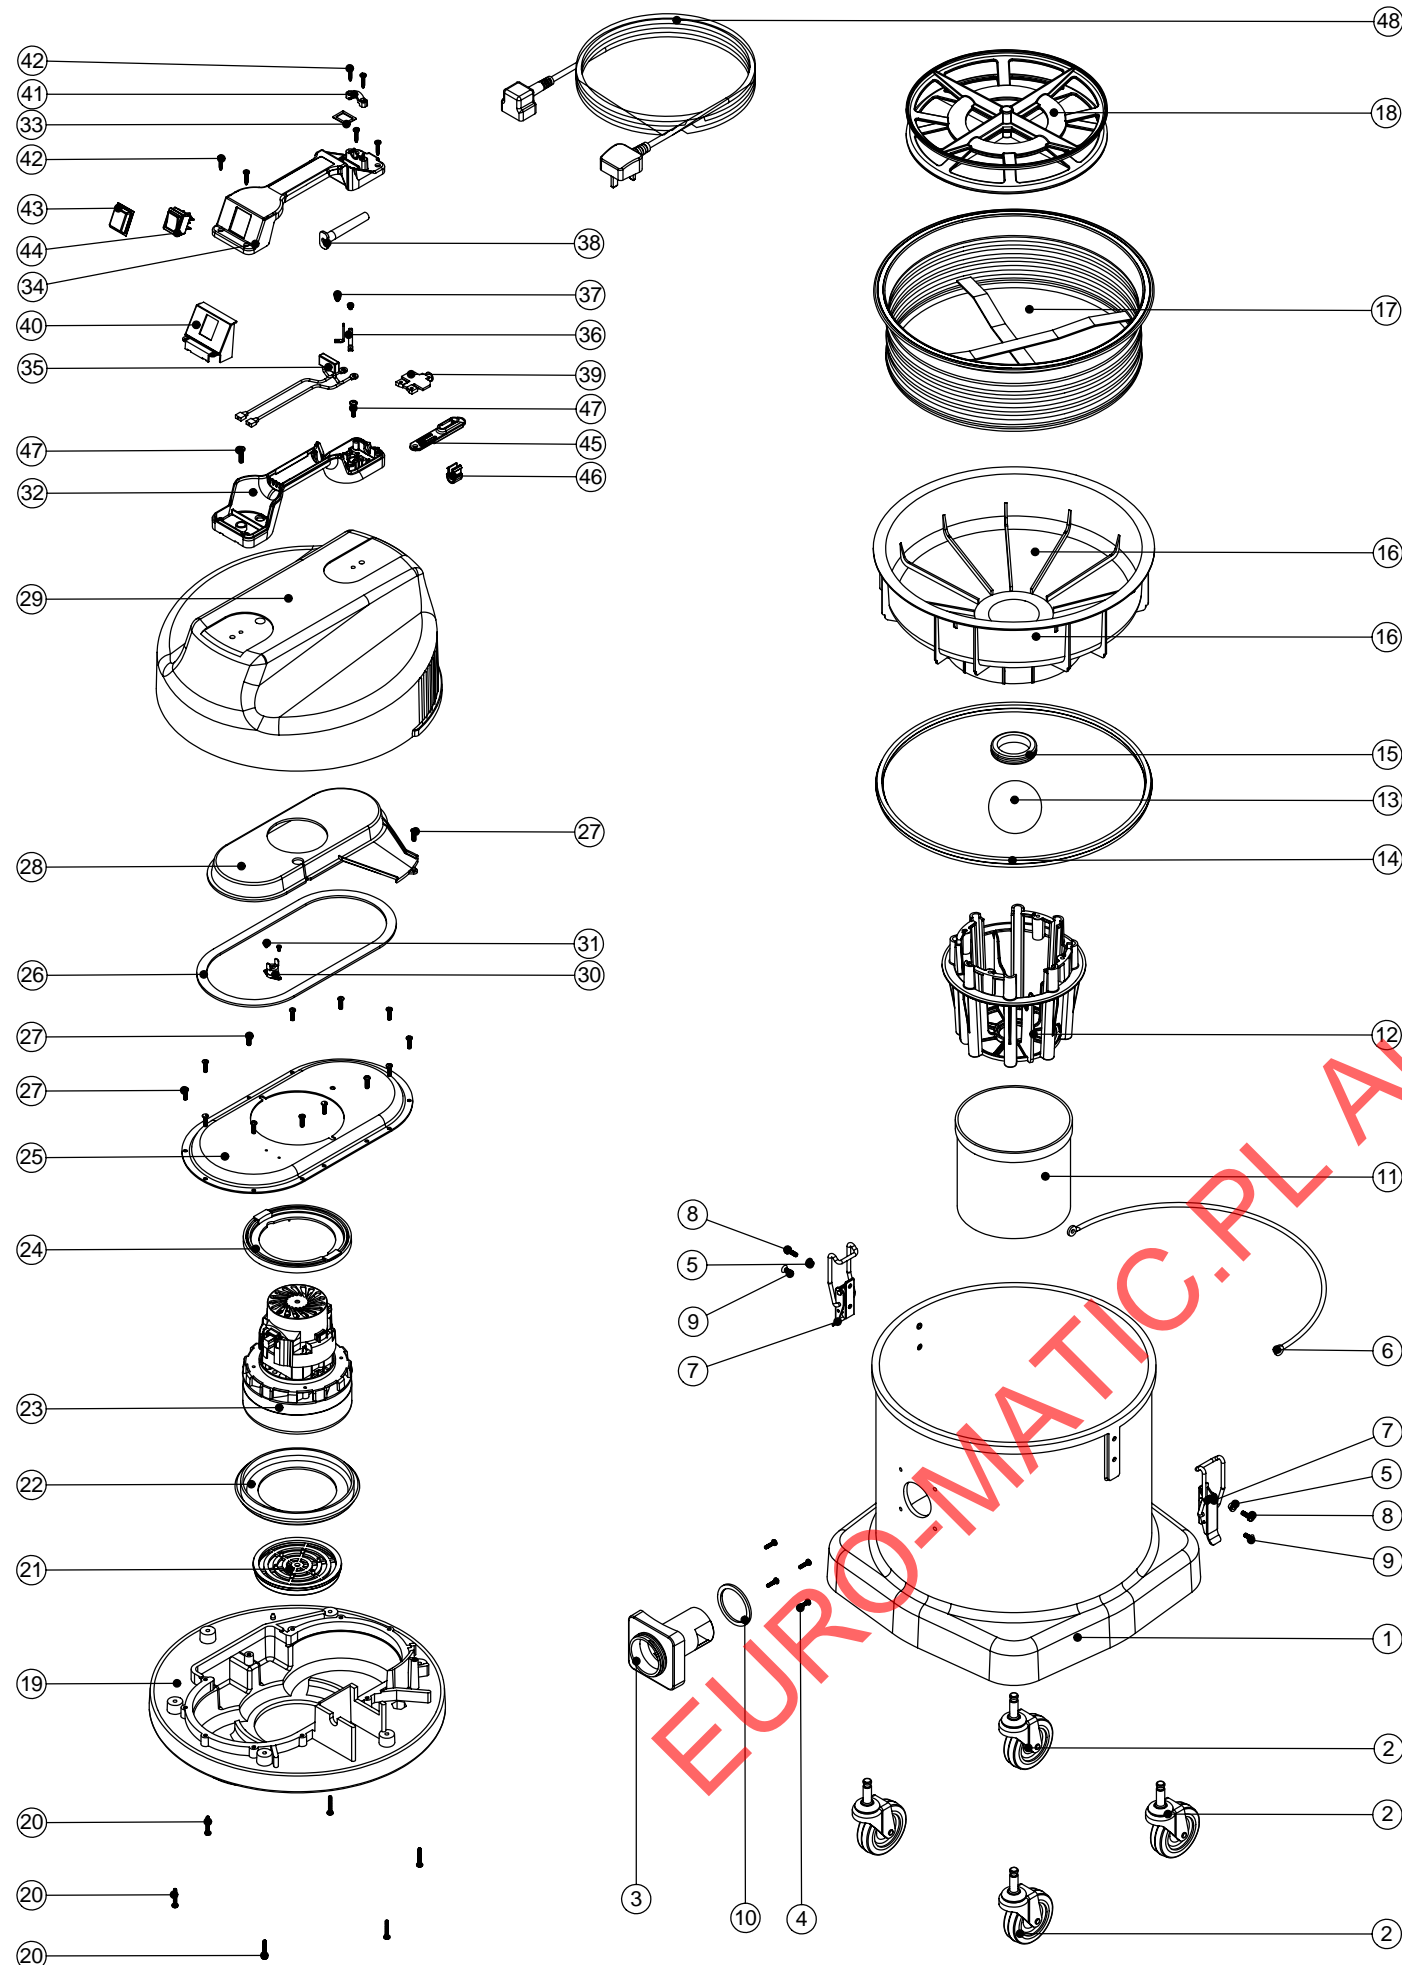

Numatic International Spare Parts

Model No: WV570-2 EXPLODED DRAWING

234340
DRAWING: EXP-0771 ISS:A02
16/06/2006

Numatic International Spare Parts

Model No: WV570-2 EXPLODED DRAWING

POS:	ITEM NO:	DESCRIPTION:	COMMENTS:
1	325008	RED CONTAINER	
	325039	GREEN CONTAINER	
	325040	YELLOW CONTAINER	
	325132	GREY CONTAINER	
2	204060	3 INCH CASTOR	
3	206117	FLANGE	
4	219105	No8 X 5/8 INCH LONG POZI PAN PLASTITE SCREW	
5	208025	SPACER BUCKET HANDLE	
6	418512	BLACK CRANKED BUCKET HANDLE	
7	206135	TOGGLE FASTENER	
8	219045	M5 X 16MM LONG POZI PAN SEMS SCREW	
9	219330	M5 X 12MM LONG POZI PAN COUNTRSUNK SCREW	
10	202027	HOSE FLANGE GASKET	
11	207073	GAUZE FILTER	
12	225130	MOULDED FLOAT CAGE	
13	206026	POLYPROP BALL	
14	202036	FLOAT MOULD EXTRUSION SEAL	
15	220235	FLOAT GROMMET	
16	225101	FLOAT MOULDING	
17	207030	WHITE FILTER ASSEMBLY	
18	209600	DOUBLE 12 INCH FILTER GRID (GROOVED CIRCULAR RIB)	
19	301047	PROCESSED BOTTOM MOTOR HOUSING	
20	219369	No8 X 1 INCH LONG POZI PAN STAINLESS STEEL PLASTITE SCREW	
21	206010	FAN GUARD	
22	202005	MOTOR BOTTOM GASKET	
23	205411	240V 2 STAGE D.I BYPASS ACUSTEK MOTOR (BL21104)(MARKED 230V)	
	205409	120V 2 STAGE D.I BYPASS ACUSTEK MOTOR (BL21101)	
24	227925	TOP MOTOR GASKET	
25	225052	TOP MOTOR HOUSING	
26	202012	GASKET	
27	219370	No8 X 5/8 INCH LONG PLASTITE STAINLESS STEEL SCREW	
28	227929	AIR SEPERATOR (SIMPLEX)	
29	227043	COVER MOULDING	
30	220532	THERMOSTAT	
31	219491	M5 X 3MM LONG POZI PAN TAPTITE SCREW	
32	320686	HANDLE BASE MOULDING	
33	202000	TERMINAL GASKET	
34	227625	HANDLE COVER (10AMP / 2 PIN / 1 SWITCH)	
	227627	HANDLE COVER HARD WIRE 1 SWITCH	
35	220142	SUPPRESSOR ASSEMBLY	
36	206562	CONTACT PIN	
37	219090	M4 X 8MM LONG POZI PAN SEMS SCREW	
38	220923	STRESS RELIEF	
39	227632	TERMINAL COVER & CLAMP	
40	227635	SWITCH MOUNTING BRACKET (1 SWITCH)	
41	227564	PLUG LOCATION CLAMP	
42	219107	No6 X 5/8 INCH LONG POZI PAN PLASTITE SCREW	
43	206573	SWITCH COVER (PLUG HANDLE)	
44	220843	BLUE ROCKER SWITCH	
45	227636	STRAIN RELIEF	
46	227637	CABLE CLIP	
47	219546	M5 X 20MM LONG POZI PAN SEMS SCREW	
48	236009	10.0M X 1.00MM X 2 CORE NUCABLE (UK PLUG)	
	236013	10.0M X 1.00MM X 2 CORE NUCABLE (EURO PLUG)	
	236017	10.0M X 1.00MM X 2 CORE NUCABLE (SWISS PLUG)	
	236021	10.0M X 1.00MM X 2 CORE NUCABLE (SOUTH AFRICAN PLUG)	
	236029	10.0M X 1.00MM X 2 CORE NUCABLE (AUSTRALIAN PLUG)	
	236049	10.0M X 1.5MM X 2 CORE CABLE PLUS 16AMP INDUSTRIAL PLUG	