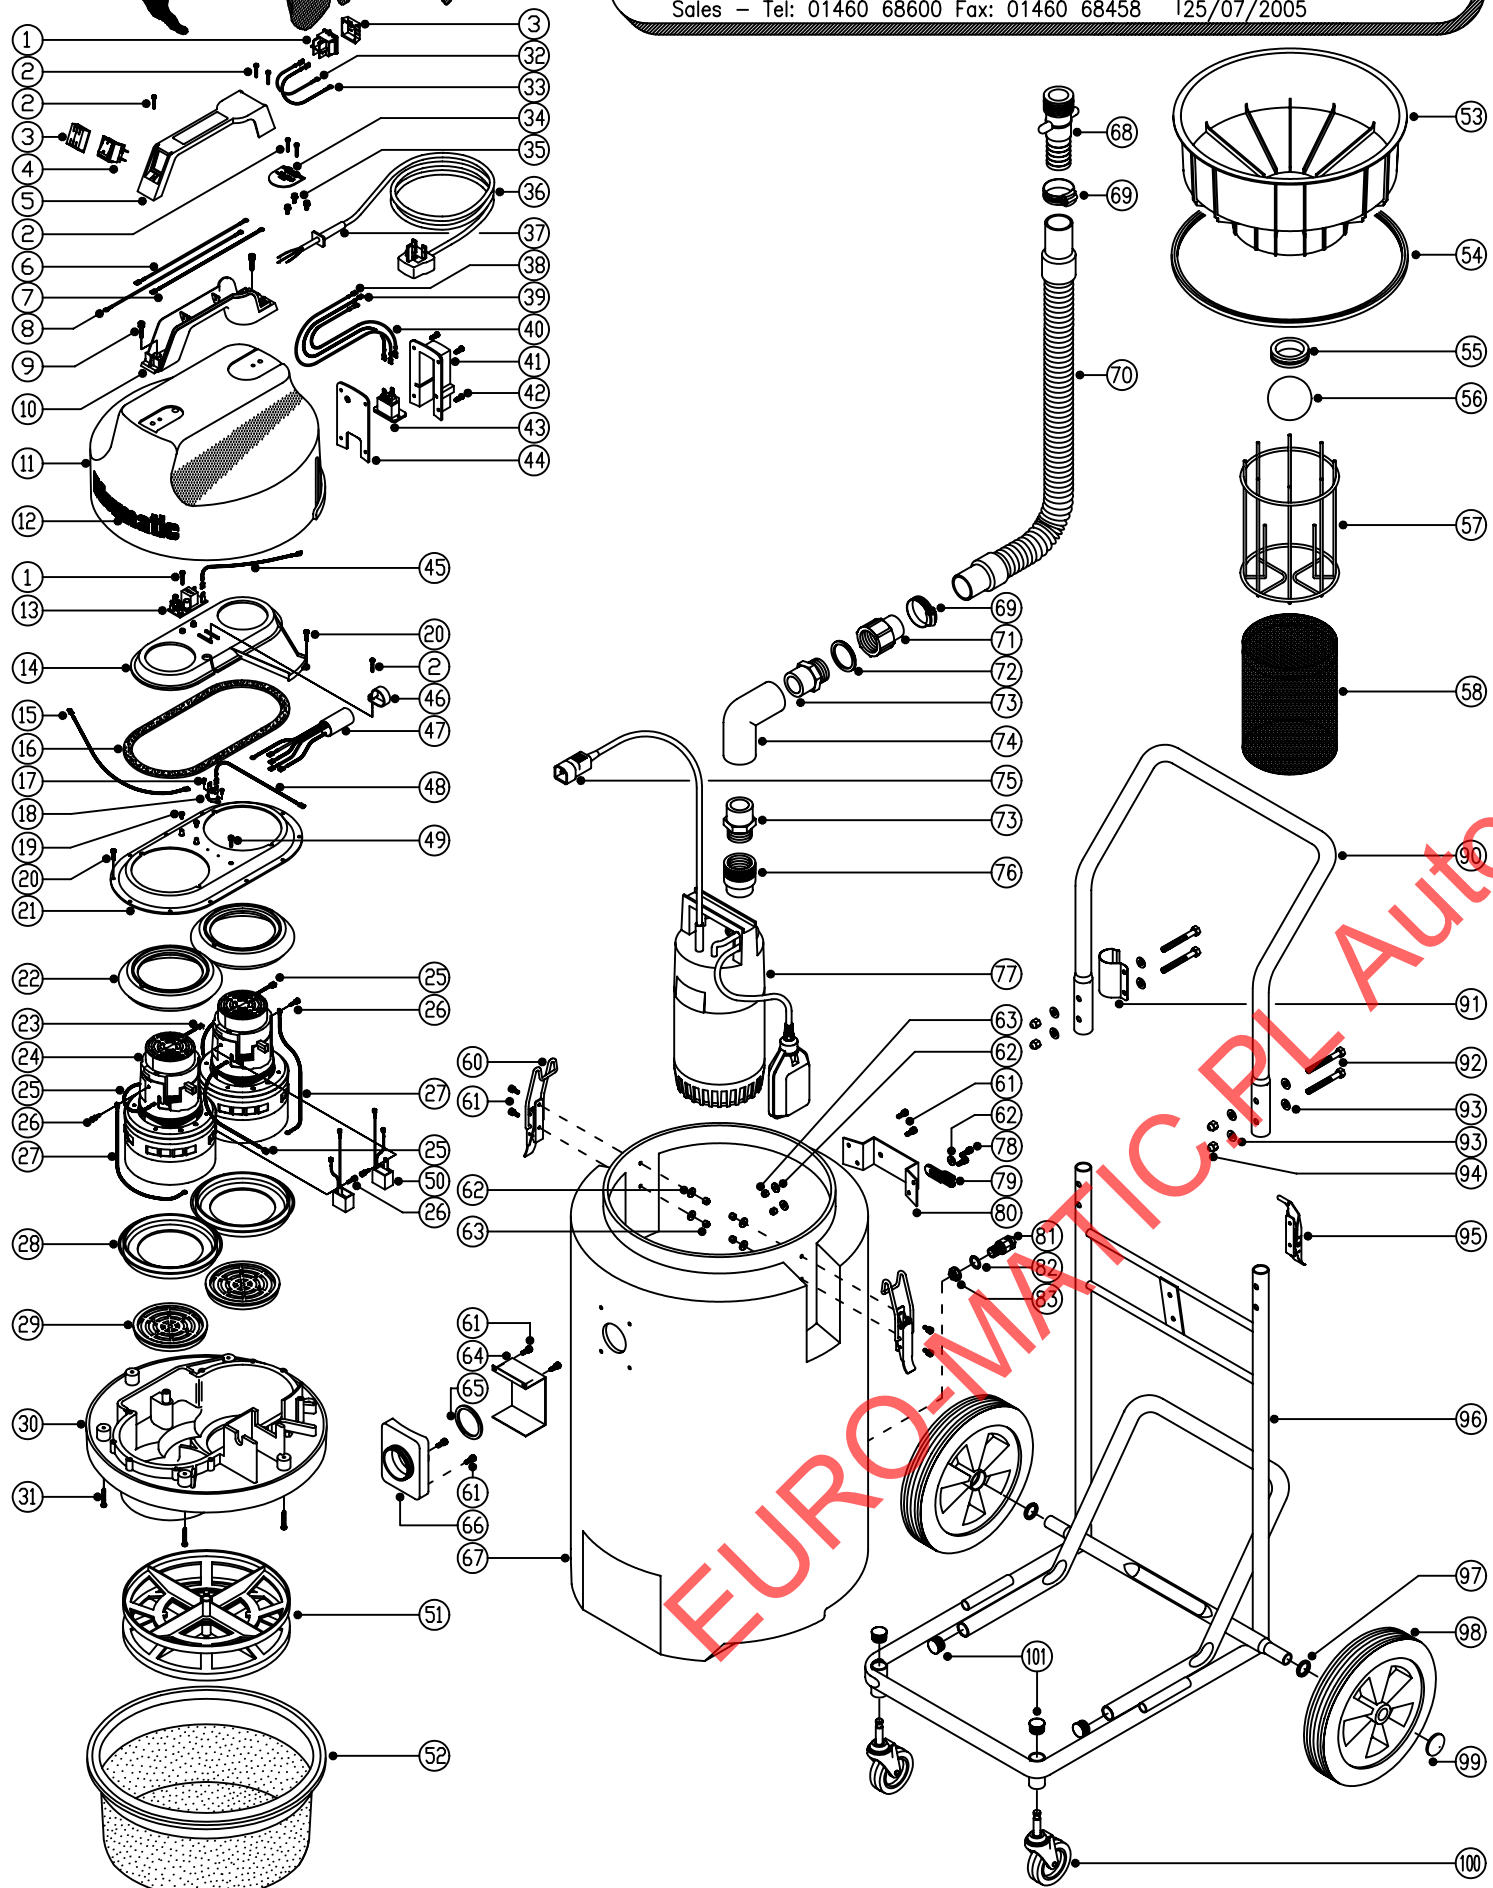

MODEL No. WVD1502AP & WVD2002AP

SPARE PARTS

POS.	PART No	DESCRIPTION	POS.	PART No	DESCRIPTION
1	220582	Green Rocker Switch	42	219569	No8 x 1/2" Long Plastite Screw
2	219107	No6 x 5/8" Plastite Screw	43	229018	P.T.O. Socket
3	220238	Switch Boot	44	202082	Socket Cover Gasket
4	220286	Orange Rocker Switch (230V)	45	320287	220mm Long Brown Link Wire (110/120V)
	220552	Red Rocker Switch (110/120V)	46	220288	30mm Diameter White P-Clip (230V Machines)
5	206211	Handle Cover	47	220289	Suppressor (230V Machines)
6	320183	200mm Long x 1.0mm Thick Blue Link Wire (230V)	48	320293	260mm Long Brown Link Wire
	320322	200mm Long x 1.5mm Thick Blue Link Wire (110/120V)	49	219471	M4 x 12mm Long Sems Screw
7	320003	200mm Long x 1.0mm Thick Brown Link Wire (230V)	50	220682	Suppressor (110/120V Machines)
	320320	200mm Long x 1.5mm Thick Brown Link Wire (110/120V)	51	209100	Double Filter Grid
8	320093	400mm Long Green/Yellow Link Wire	52	207030	14" White Filter
9	219546	M5x 20mm Long Pozipan Sems Screw	53	225101	Float Moulding
10	320291	Handle Body Moulding	54	202036	Float Moulding Seal Extrusion
11	301092	Cover Moulding (No Numatic Logo)	55	220235	Grommet
12	210085	Red Numatic Logo	56	206026	Polyprop Ball
	210049	Blue Numatic Logo	57	225075	Float Cage
	210412	Green Numatic Logo	58	207073	Gauze Filter
	210039	Yellow Numatic Logo	60	206135	Toggle
13	220555	230V~ Delay Start Module	61	219045	M5 x 16mm Long Sems Screw
	220556	110/120V~ Delay Start Module	62	219005	M5 Form 'G' Washer
14	225154	Air Separator Duplex	63	219076	M5 Nylon Insert Nut
15	220575	260mm Long Blue Link Wire (110/120V)	64	303039	Stainless Steel Water Deflector
16	202012	Gasket	65	202027	Flange Gasket
17	219491	M3 x 5mm Long Taptite Screw	66	214001	Hose Connection Flange
18	220532	Thermostat	67	325074	Container - Polythene (WVD1502P)
	220579	Thermostat (C.S.A. Spec Machines)		325073	Container - Polythene (WVD2002P)
19	219095	M4 x 6mm Long Taptite Screw	68	219221	1 1/2" Threaded Male Fitting
20	219370	No8 x 5/8" Plastite Screw	69	206209	Jubilee Hose Clip
21	225063	Top Motor Housing	70	213027	1 1/2" Diameter Translucent Hose & Cuffs
22	202003	Top Motor Gasket	71	303070	1 1/4" B.S.P. Threaded Adaptor
23	320286	240mm Long White Motor Link Wire	72	219217	Rubber Sealing Washer
24	205060	230V~ Motor	73	219216	1 1/4" B.S.P. Plain Threaded Nipple
	205062	110/120V~ Motor	74	206002	1 1/4" x 90° Elbow P.V.C. Fitting
25	320294	255mm Long White Motor Link Wire	75	220133	3 Pin Straight Plug
26	219566	M4 x 6mm Long Taptite Sems Screw	76	216248	1 1/4" B.S.P. Brass Male/Female Pump Outlet Fitting
27	320092	180mm Long Green/Yellow Link Wire	77	225110	Pump 230V/50Hz
28	202005	Bottom Motor Gasket		225111	Pump 110V/50Hz
29	206010	Fan Guard		225112	Pump 110V/60Hz
30	301048	Bottom Motor Housing		216114	Submersible Pump 220V/60Hz
31	219369	No8 x 1" Plastite 2.50 Screw	78	219054	M5 x 20mm Long Pozipan Machine Screw
32	320325	100mm Long Blue Link Wire	79	229139	P-Clip
33	320090	100mm Long Brown Link Wire	80	403015	Drum Bracket
34	220131	Cable Clamp	81	220106	M16 Long Reach Cable Gland
35	219090	M4 x 8mm Long Sems Screw	82	229115	M16 Sealing Washer
36	220232	Mains Cable (U.K. Plug)	83	229117	M16 Locknut
	220059	Mains Cable (No Plug) (230V)	90	402202	Handle
	220253	Mains Cable (C.E.E. Plug)	91	206205	Hose Retaining Clip
	220094	Mains Cable (No Plug) (110/120V)	92	219064	M6 x 35mm Long Hex Bolt
	220222	Mains Cable (Swiss Plug)	93	219007	M6 Form 'B' Steel Washer
	220839	Mains Cable (C.S.A. Plug)	94	219080	M6 Domenut
	299039	Mains Cable (Australian Plug)	95	206028	Small Claw Toggle
	220468	Mains Cable (15Amp Plug: South Africa)	96	402024	Stainless Steel Chassis
37	220132	Stress Relief (230V Machines)	97	219505	Nylon Spacer
	220541	Stress Relief (110/120V Machines)	98	204028	10" Wheel
38	320428	520mm Long Blue Link Wire	99	219504	20mm Starlock & Cap
39	320427	520mm Long Brown Link Wire	100	204060	75mm Castor
40	320429	500mm Long Green/Yellow Link Wire	101	20637V	1" Tube End Stop
41	206359	Socket Cover			