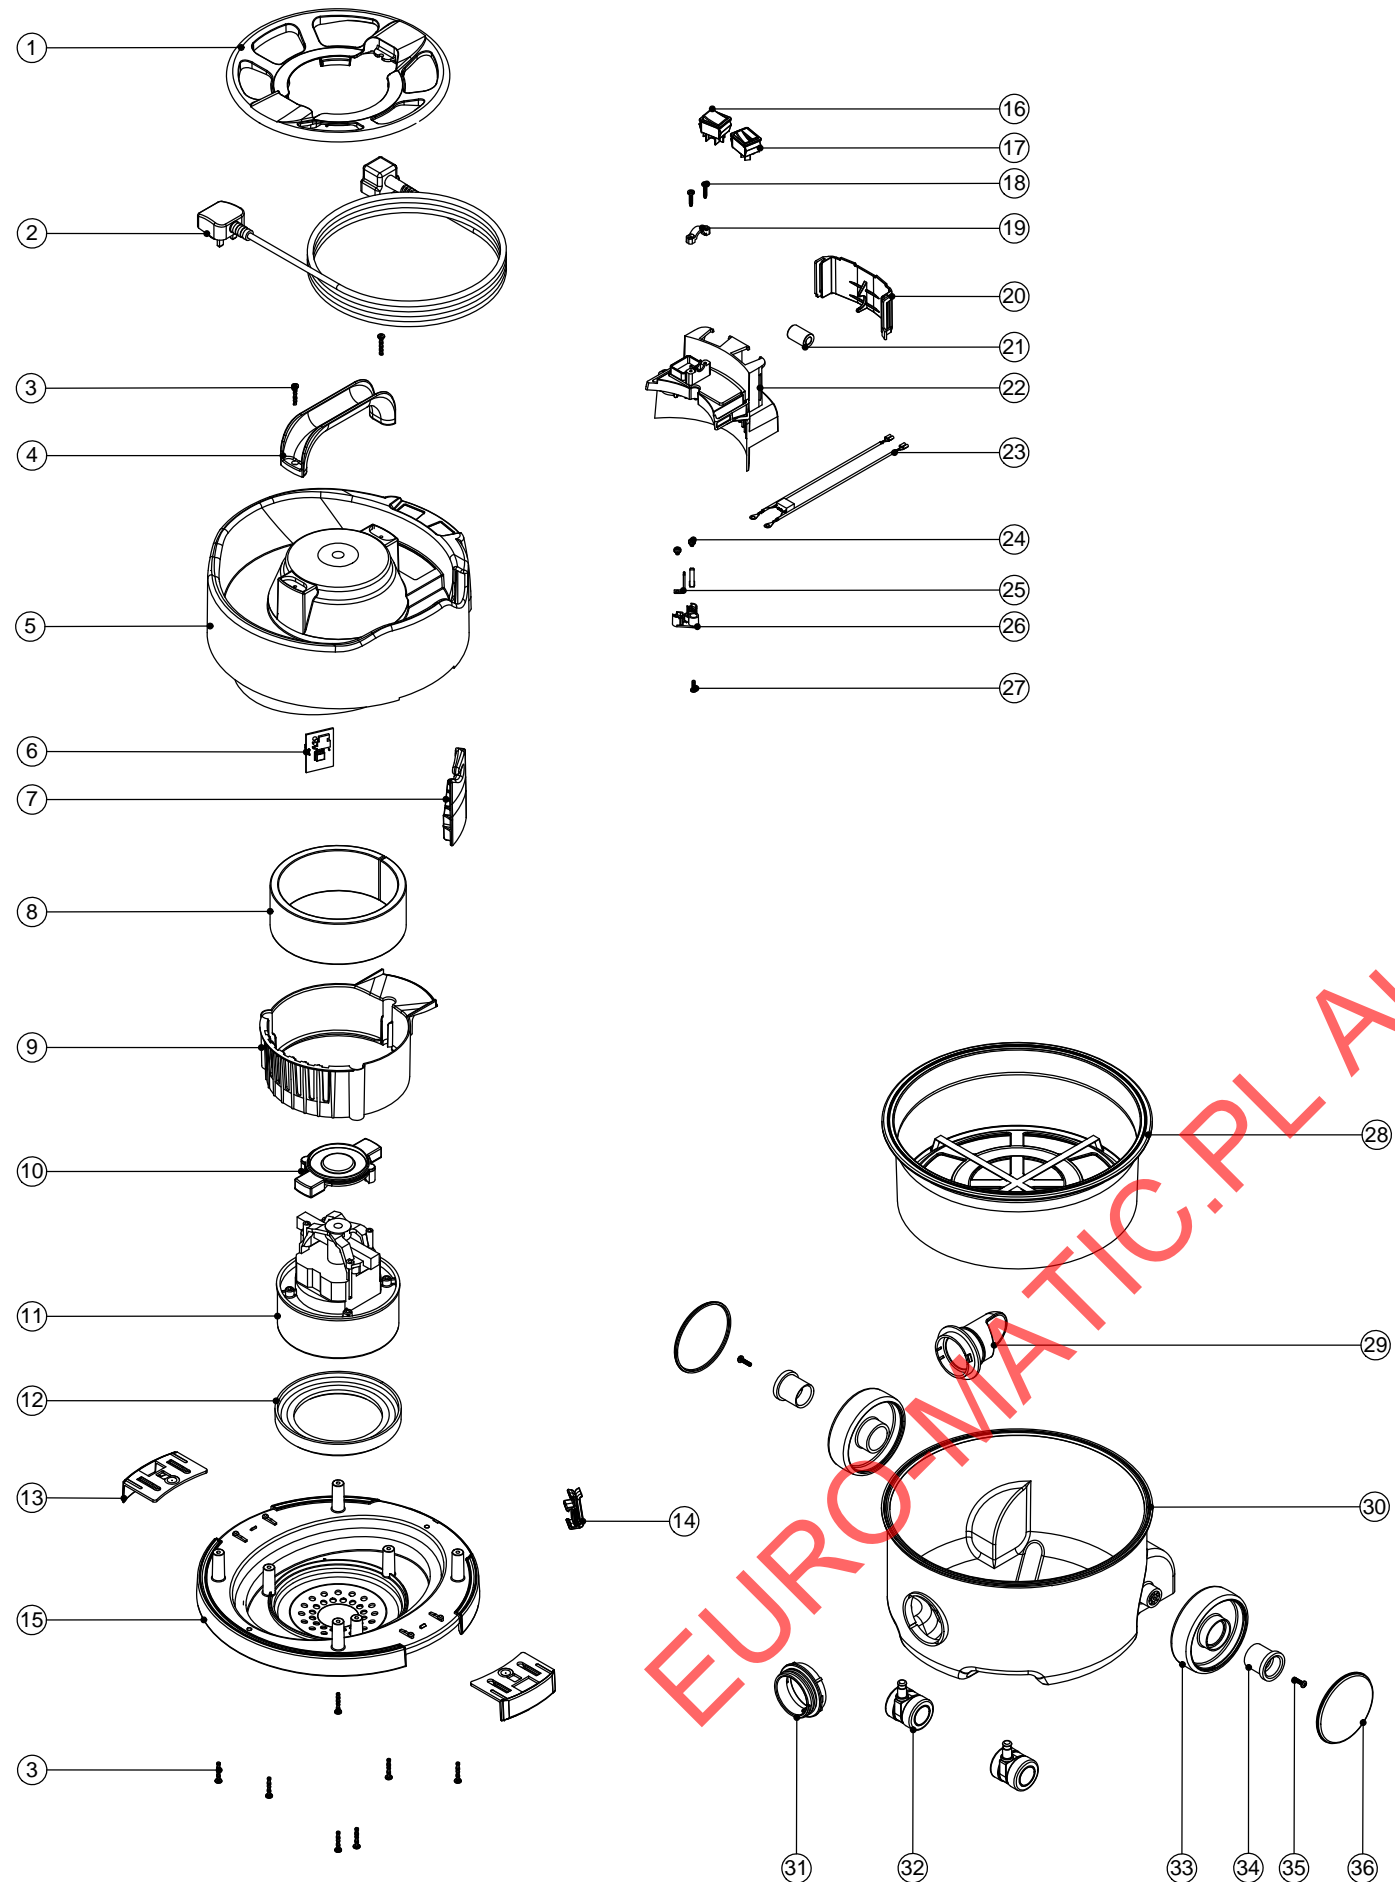

Numatic International Spare Parts

Model No: JVP180A BLUE EXPLODED DRAWING

234769
DRAWING: DRW-6782 ISS:A01
11/10/2010

NB: FOR WIRING SEE DRAWING: DRW-4550

Numatic International Spare Parts

Model No: JVP180A BLUE EXPLODED DRAWING