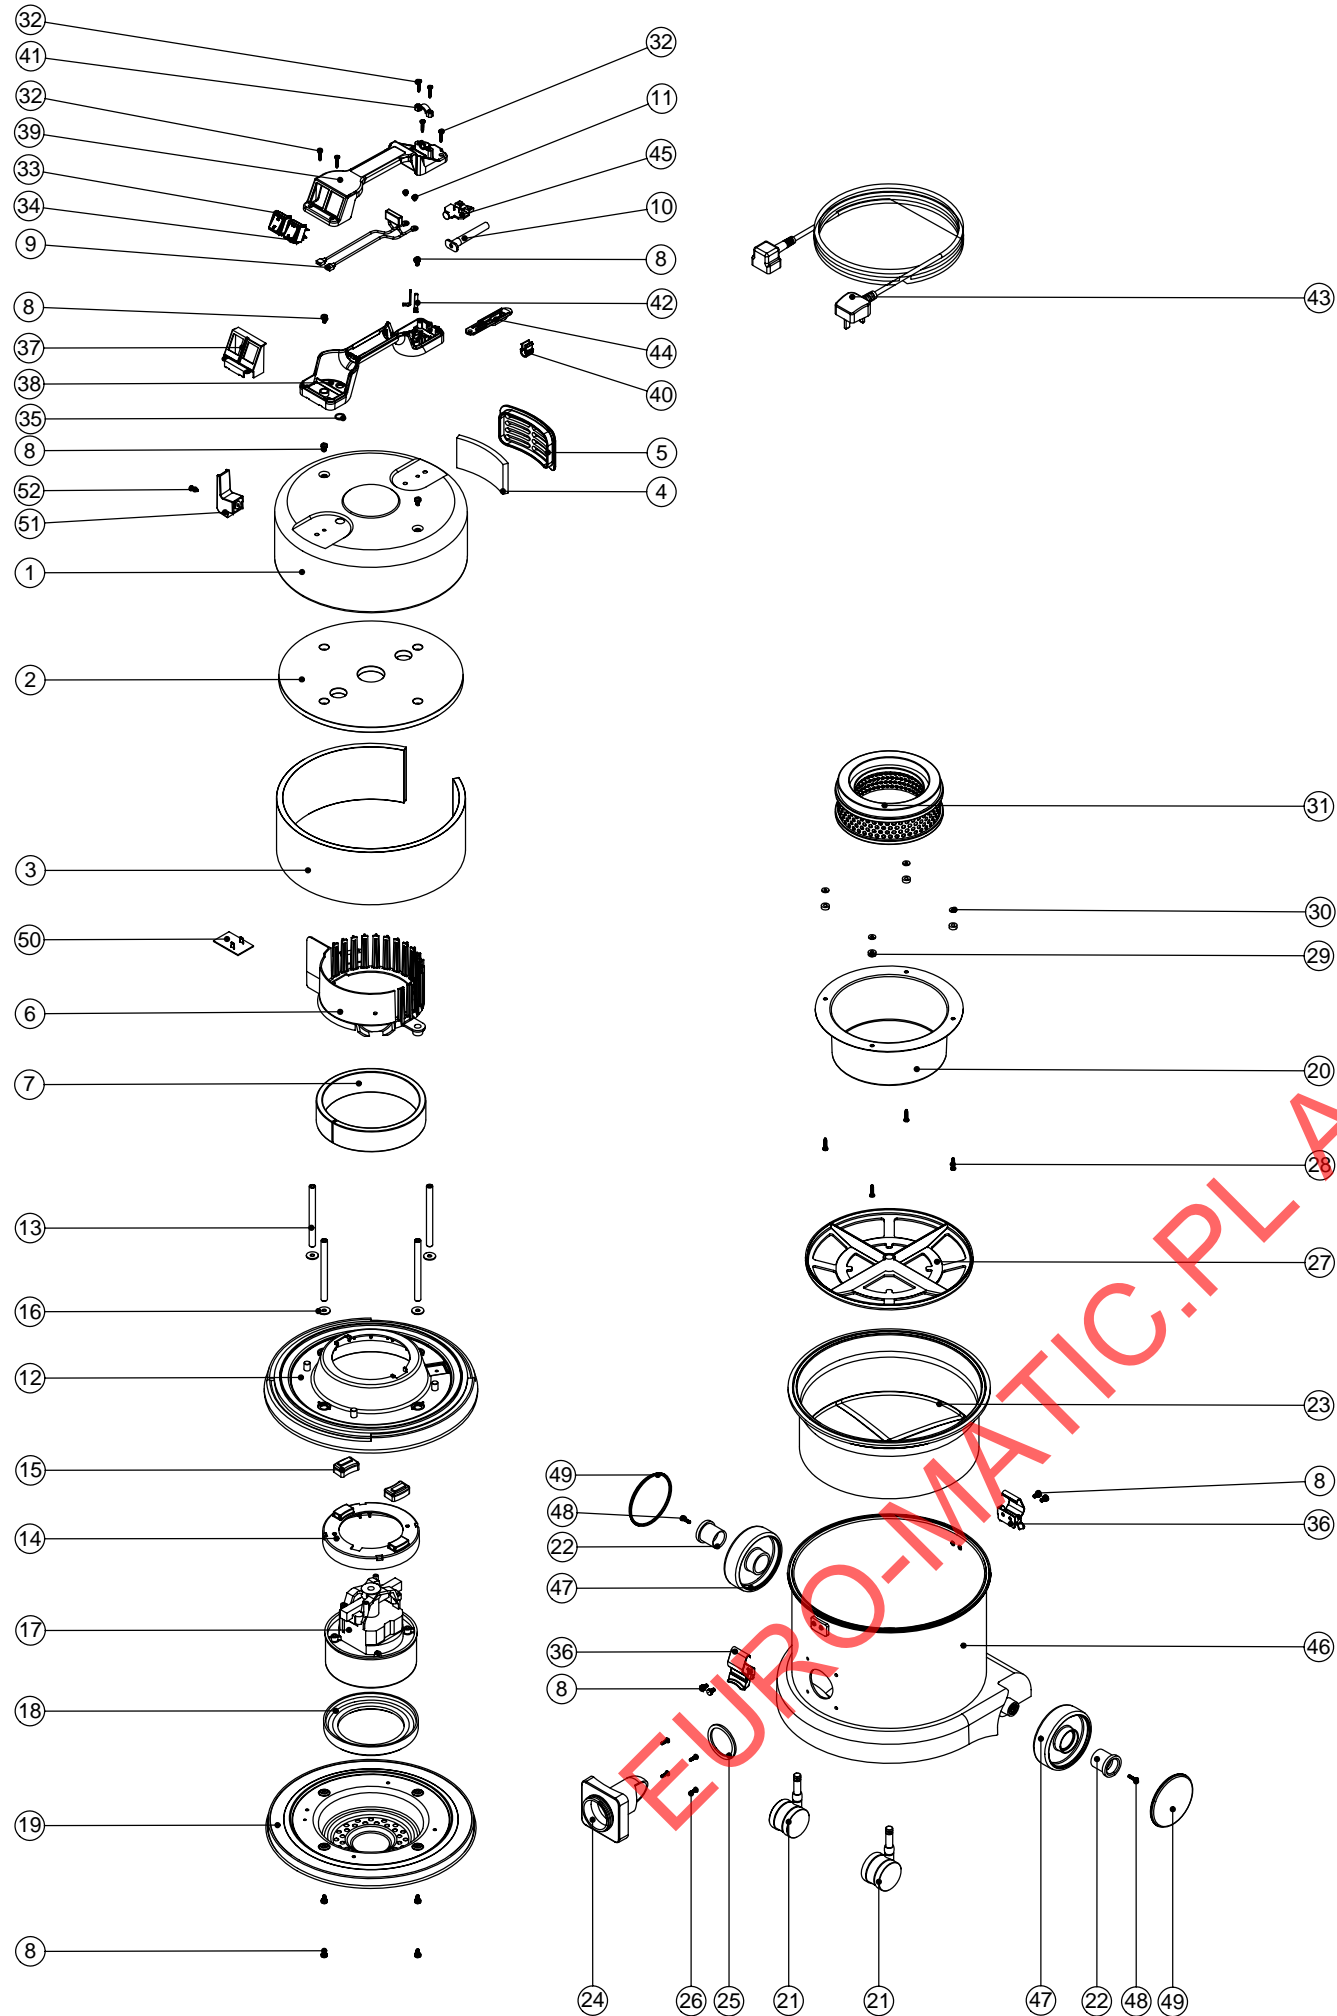

Numatic International Spare Parts

Model No: MFQ370-22 EXPLODED DRAWING

234333
DRAWING: EXP-0764 ISS:A03
11/01/2006

Numatic International Spare Parts

Model No: MFQ370-22 EXPLODED DRAWING

POS:	ITEM NO:	DESCRIPTION:	COMMENTS:
1	401194	BLACK HEAD TOP	
2	203005	TOP FELT	
3	203009	SIDE FELT INSULATION	
4	206260	AIR DIFFUSER PAD	
5	225064	OUTLET GRILL	
6	227883	NOISE REDUCTION POD	
7	203018	SIDE FELT	
8	219047	M5 X 10MM LONG POZI PAN SEMS SCREW	
9	220142	SUPPRESSOR ASSEMBLY	
10	220923	STRESS RELIEF	
11	219090	M4 X 8MM LONG POZI PAN SEMS SCREW	
12	225136	NVQ TOP MOTOR HOUSING (PLASTIC) LAMB MOTOR	
13	208003	115MM LONG ALUMINIUM SPACER	
14	227886	MOTOR SPACER (LAMB DAF MOTOR)	
15	227885	MOUNTING RUBBER	
16	219876	1/4 X 3/4 X 16G PLAIN WASHER TABLE 5 ZINC PLATED	
17	205403	240V 2 STAGE THRO FLOW TAPER FAN MOTOR (DL21104T) TCO	
	205401	120V 2 STAGE THRO FLOW TAPER FAN MOTOR (DL21101T) TCO	
18	227882	BOTTOM MOTOR GASKET	
19	401248	BLACK BOTTOM MOTOR HOUSING	
20	401005	BLACK SPUN CUP	
21	204111	50MM TWIN WHEEL CASTOR WITH PU TYRE	
22	227868	WHEEL HUB FOR 2 SHOT WHEEL	
23	207109	12 INCH FILTER (DOUBLE BOTTOM) 160GRM SMS	
24	206024	DRY HOSE CONNECTOR FLANGE	
25	202027	HOSE FLANGE GASKET	
26	219101	No8 X 1/2 INCH LONG POZI PAN PLASTITE SCREW	
27	209050	SINGLE FILTER GRID	
28	219041	No8 X 3/4 INCH LONG POZI PAN SCREW	
29	227165	4.67MM LONG SPACER	
30	219462	RUBBER WASHER	
31	207003	MICROFILTER CARTRIDGE	
32	219107	No6 X 5/8 INCH LONG POZI PAN PLASTITE SCREW	
33	220243	BLACK/GREEN ROCKER SWITCH	
34	220552	RED ROCKER SWITCH	
35	219363	O-RING	
36	206038	TOGGLE	
37	227629	SWITCH MOUNTING BRACKET	
38	320686	HANDLE BASE MOULDING	
39	227624	HANDLE COVER 10AMP 2PIN 2 SWITCH	
	227626	HANDLE COVER HARDWIRE 2 SWITCH	
40	227637	CABLE CLIP	
41	227564	PLUG LOCATION CLAMP	
42	206562	CONTACT PIN	
43	236009	10.0M X 1.00MM X 2 CORE NUCABLE (UK PLUG)	
	236013	10.0M X 1.00MM X 2 CORE NUCABLE (EURO PLUG)	
	236017	10.0M X 1.00MM X 2 CORE NUCABLE (SWISS PLUG)	
	236021	10.0M X 1.00MM X 2 CORE NUCABLE (SOUTH AFRICAN PLUG)	
	236029	10.0M X 1.00MM X 2 CORE NUCABLE (AUSTRALIAN PLUG)	
	236049	10.0M X 1.50MM X 2 CORE CABLE (INDUSTRIAL PLUG)	
46	300178	GREY DRUM ASSEMBLY	
	300179	WHITE DRUM ASSEMBLY	
45	227632	TERMINAL COVER & CLAMP	
44	227636	STRAIN RELIEF	
47	227640	2 SHOT WHEEL ASSEMBLY	
48	219105	No8 X 5/8 INCH LONG POZI PAN PLASTITE SCREW	
49	227638	BLACK PLAIN TRIM	
	206608	NUMATIC 2 SPEED CONTROL PCB (120V) RED BOARD	
50	206609	NUMATIC 2 SPEED CONTROL PCB (240V) BLUE BOARD 220MB	
51	206006	CABLE REELING HOOK	
52	221151	M4 X 12MM LONG POZI PAN SCREW	