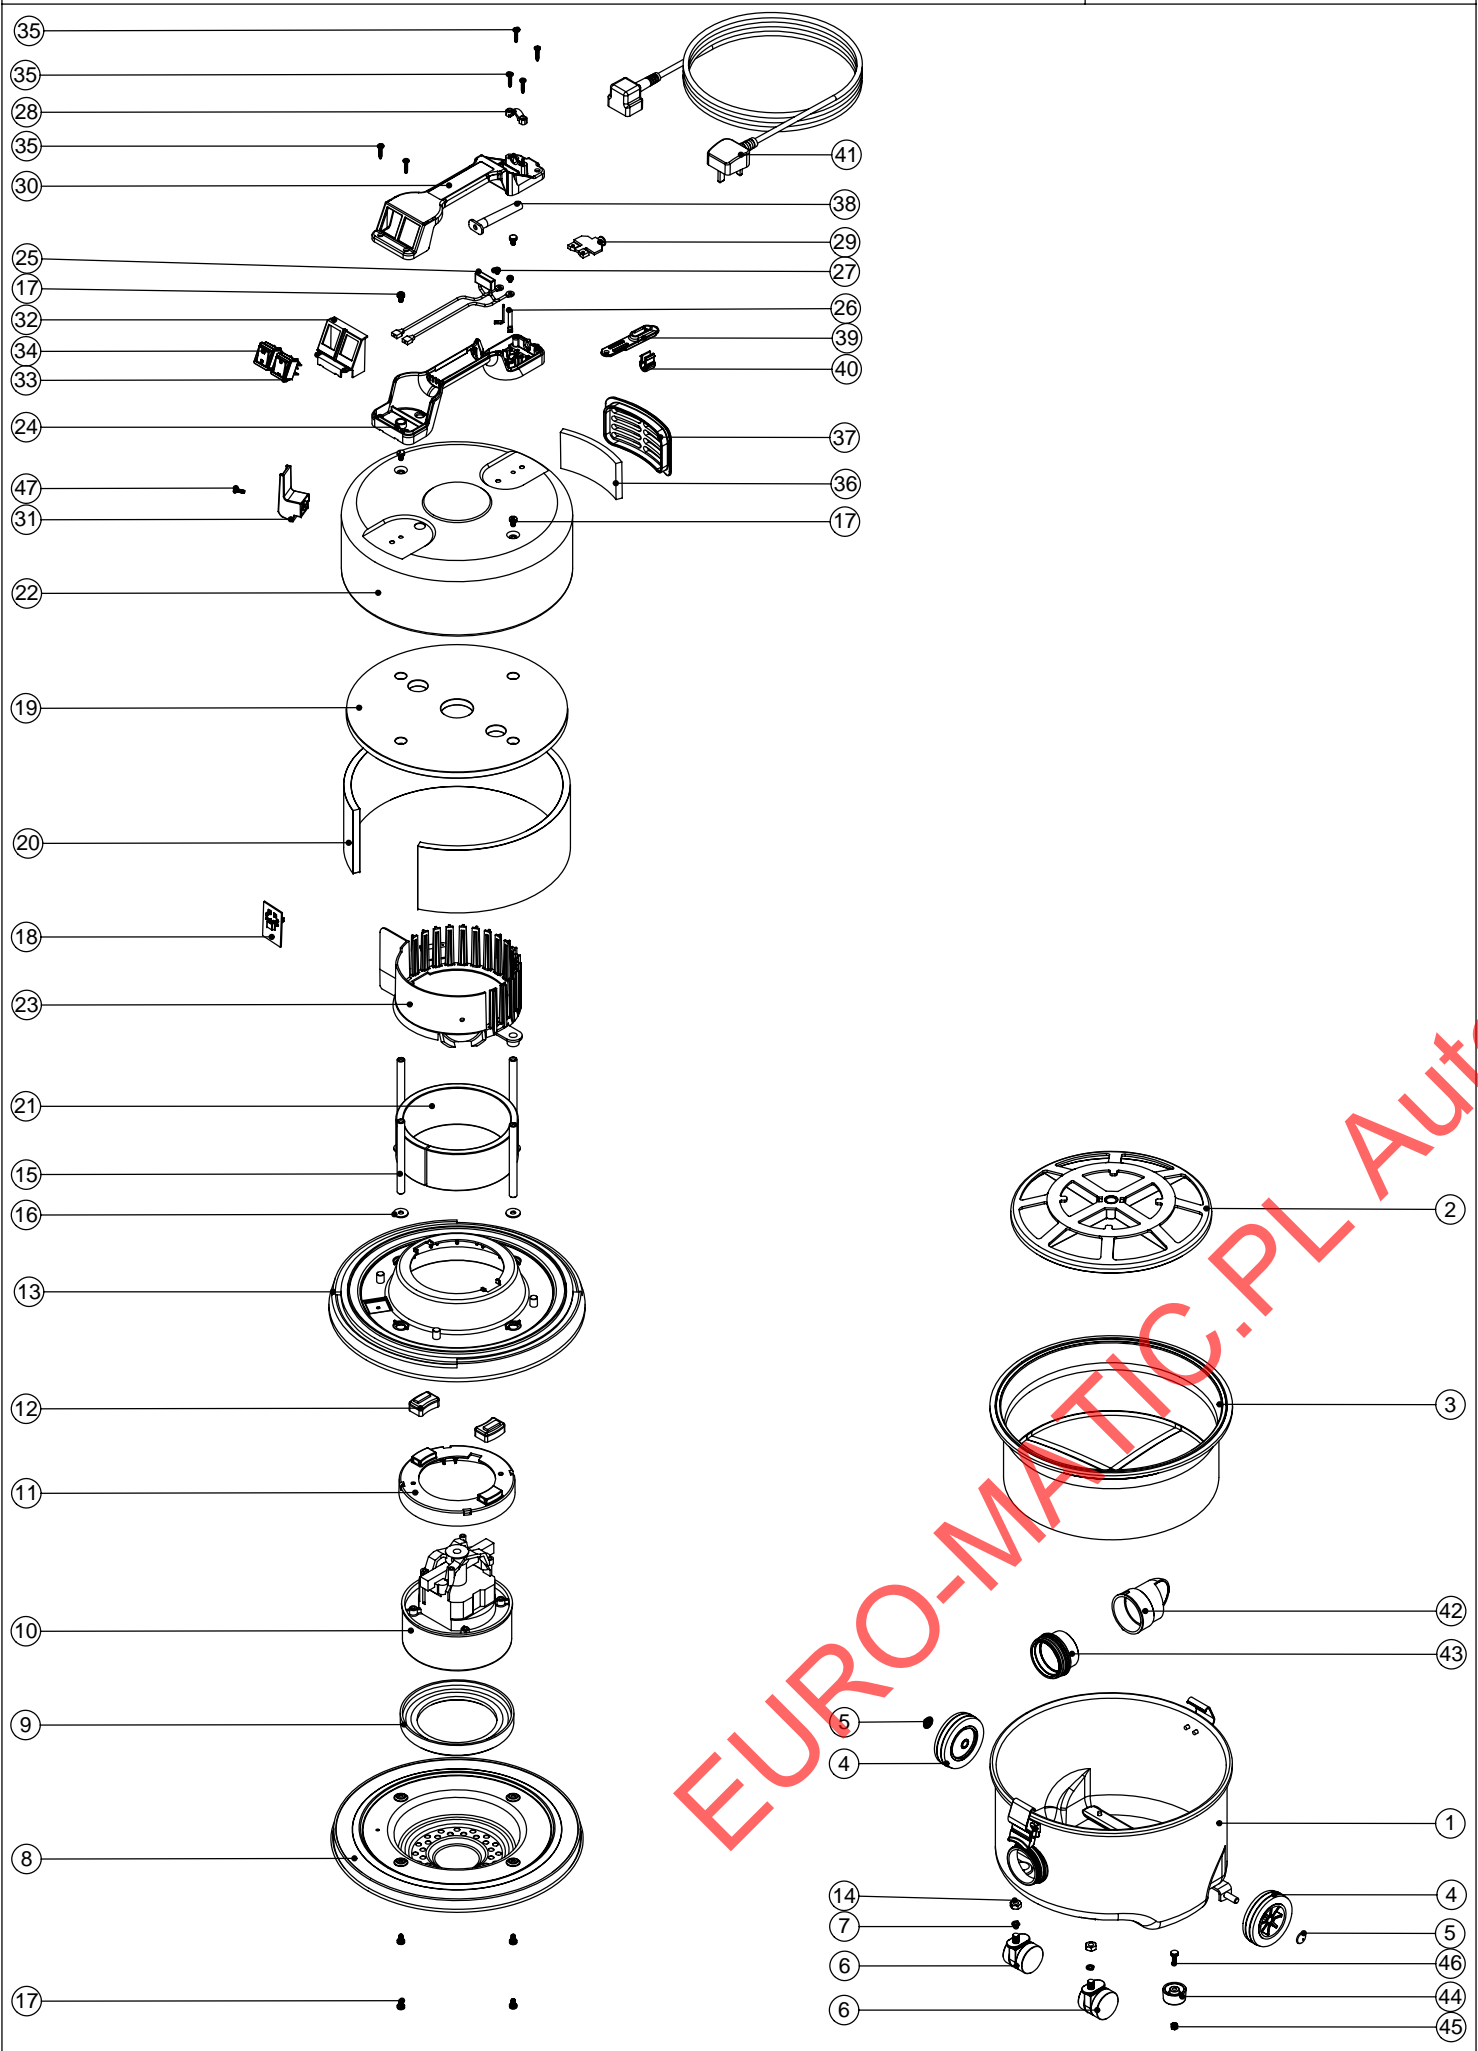

Numatic International Spare Parts

Model No: NQS250-22 (2 WIRE)

234272
DRAWING: EXP-0703 ISS:A02
06/12/2005

Numatic International Spare Parts

Model No: NQS250-22 (2 WIRE)

POS:	ITEM NO:	DESCRIPTION:	COMMENTS:
1	400144	RED CONTAINER	
	400145	GREEN CONTAINER	
	400146	LIGHT BLUE CONTAINER	
	400147	MIDNIGHT BLUE CONTAINER	
	400148	YELLOW CONTAINER	
	400149	WHITE CONTAINER	
2	209050	SINGLE FILTER GRID	
3	207109	12 INCH FILTER (DOUBLE BOTTOM) 160GRM SMS	
4	204008	3 INCH BLACK WHEEL	
5	204020	8MM CHROME HUB CAP	
6	204056	40MM BLACK CASTOR	
7	219019	M8 SINGLE COIL SPRING WASHER	
8	401350	RED BOTTOM MOTOR HOUSING	
	401354	GREEN BOTTOM MOTOR HOUSING	
	401351	LIGHT BLUE BOTTOM MOTOR HOUSING	
	401349	MIDNIGHT BLUE BOTTOM MOTOR HOUSING	
	401353	YELLOW BOTTOM MOTOR HOUSING	
	401347	WHITE BOTTOM MOTOR HOUSING	
9	227882	BOTTOM MOTOR GASKET	
10	205403	240V 2 STAGE THRO FLOW TAPER FAN MOTOR (DL21104T) TCO	
11	227886	MOTOR SPACER (LAMB DAF MOTOR)	
12	227885	MOUNTING RUBBER	
13	225136	NVQ TOP MOTOR HOUSING (PLASTIC) LAMB MOTOR	
14	219079	M8 PLAIN NUT	
15	208003	115MM LONG ALUMINIUM SPACER	
16	219876	1/4 X 3/4 X 16G PLAIN WASHER TABLE 5 ZINC PLATED	
17	219047	M5 X 10MM LONG POZI PAN SEMS SCREW	
18	206609	NUMATIC 2 SPEED CONTROL PCB (240V) BLUE BOARD 220MB	
19	203005	TOP FELT	
20	203009	SIDE FELT INSULATION	
21	203020	POD SIDE FELT	
22	401195	RED HEAD TOP	
	401095	LIGHT BLUE HEAD TOP	
	401259	GREEN HEAD TOP	
	401257	YELLOW HEAD TOP	
	401300	MIDNIGHT BLUE HEAD TOP	
	401270	WHITE HEAD TOP	
23	227883	NOISE REDUCTION POD	
24	320686	HANDLE BASE MOULDING	
25	220142	SUPPRESSOR ASSEMBLY	
26	206562	CONTACT PIN	
27	219090	M4 X 8MM LONG POZI PAN SEMS SCREW	
28	227564	PLUG LOCATION CLAMP	
29	227632	TERMINAL COVER & CLAMP	
30	227624	HANDLE COVER 10AMP 2 PIN 2 SWITCH	
31	206006	CABLE REELING HOOK	
32	227629	SWITCH MOUNTING BRACKET	
33	220552	RED ROCKER SWITCH	
34	220243	BLACK/GREEN ROCKER SWITCH	
35	219107	No6 X 5/8 INCH LONG POZI PAN PLASTITE SCREW	
36	206260	AIR DIFFUSER PAD	
37	225064	OUTLET GRILL	
38	220923	STRESS RELIEF	
39	227636	STRAIN RELIEF	
40	227637	CABLE CLIP	
41	236009	10.0M X 1.00MM X 2 CORE NUCABLE (UK PLUG)	
	236013	10.0M X 1.00MM X 2 CORE NUCABLE (EURO PLUG)	
	236017	10.0M X 1.00MM X 2 CORE NUCABLE (SWISS PLUG)	
	236021	10.0M X 1.00MM X 2 CORE NUCABLE (SOUTH AFRICAN PLUG)	
	236029	10.0M X 1.00MM X 2 CORE NUCABLE (AUSTRALIAN PLUG)	
42	206004	TRAPIT CONNECTOR BEND	
43	206034	TRAPIT CONNECTOR STRAIGHT SHORT	
44	206033	PLASTIC FOOT	
45	219072	M5 FULL NUT	
46	219045	M5 X 16MM LONG POZI PAN SEMS SCREW	
47	221151	M4 X 12MM LONG POZI PAN SCREW	