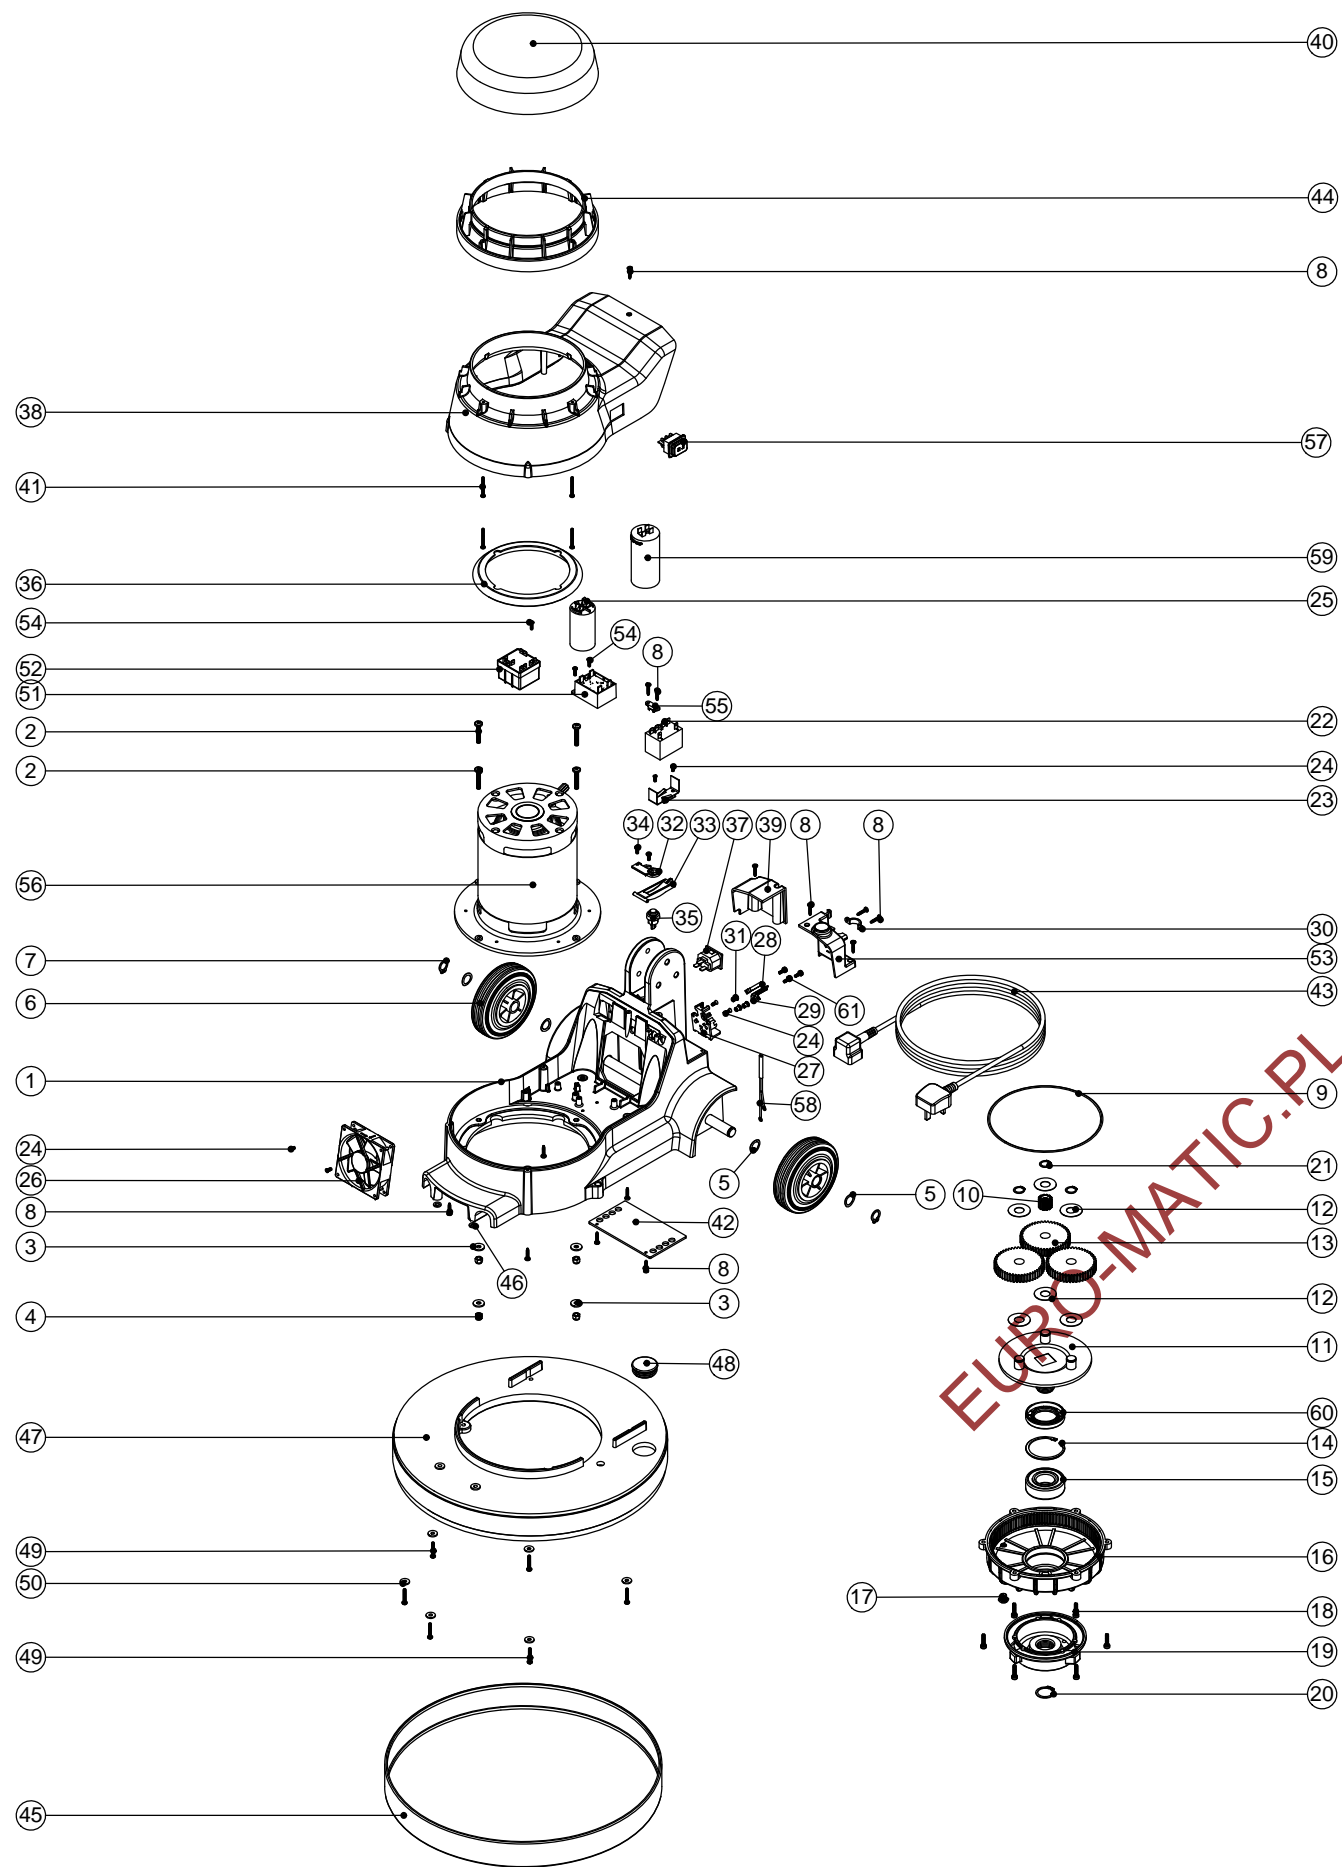

# Numatic International Spare Parts

Model No: NRT 1530 BASE ASSEMBLY EXPLODED DRAWING (EXP-0923)

POS:	ITEM NO:	DESCRIPTION:	COMMENTS:
1	338580	PRINTED GRAPHITE BASE MOULDING SUB ASSEMBLY C/W M8 MULTISERT	
2	219268	M6 X 35MM LONG POZI PAN SCREW	
3	219008	M6 FORM G WASHER	
4	219088	M6 NYLON INSERT NUT	
5	219219	21.5MM X 16.3MM WAVE WASHER	
6	229060	WHEEL GREY BLACK HUB	
7	229051	EXTERNAL CIRCLIP	
8	219914	NO6 X 5/8 INCH LONG POZI-PAN PLASTITE STAINLESS STEEL SCREW	
9	230001	V OIL SEAL	
10	230027	12 TOOTH PINION GEAR (STANDARD SPEED)	
11	230291	PLANET CARRIER & PIN ASSEMBLY (50HZ STANDARD SPEED)	
12	230215	35MM X 15 I/D ALUMINIUM WASHER	
13	230013	48 TOOTH SPUR GEAR(STANDARD SPEED 50/60HZ)	
14	230200	62MM INTERNAL CIRCLIP	
15	230094	62MM O/D X 30MM I/D X 20MM BEARING (WITH SEALS)	
16	230060	BOTTOM PLATE WITH MACHINED GEAR TEETH	
17	219801	GEAR BOX OIL PLUG	
18	219820	M5 X 20MM LONG SOCKET CAP SCREW	
19	230059	DIE CAST CHUCK	
20	230048	26MM EXTERNAL CIRCLIP	
21	230015	15MM EXTERNAL CIRCLIP	
22	206575	240V / 25A RELAY	
23	206500	RELAY BRACKET	
24	219651	M4 X 10MM LONG POZI PAN THREAD CUTTING SCREW	
25	220876	20 MFD MOTOR RUN CAPACITOR (450V)	
26	205072	PROCESSED 12V DC BRUSHLESS FAN	
27	216288	TERMINAL BLOCK	
28	206562	CONTACT PIN	
29	206563	EARTH CONTACT PIN	
30	216290	CABLE CLAMP	
31	219009	M4 BRASS TAPPEX INSERT	
32	216293	LEVER PLATE	
33	216292	CUT OUT LEVER	
34	219677	No4 X 10MM LONG POZI PAN PLASTITE SCREW	
35	229454	HANDLE SWITCH	
36	227556	TOP MOTOR GASKET	
37	220964	APPLIANCE OUTPUT SOCKET	
38	303517	MODIFIED FLOOR MACHINE MIDDLE SECTION MOULDING	
39	216291	OUTPUT COVER	
40	328112	NU SPEED TOP SECTION MOULDING PRINTED	
41	219848	NO6 X 1 3/8 INCH LONG POZI PAN SCREW	
42	329228	GAURD PLATE	
43	236072	MAINS CABLE (15.0 METERS / 1.5MM / 3 CORE CABLE / SOCKET + UK PLUG)	
43	236136	15.0MT X 1.5MM X 3 CORE YELLOW CABLE (SOCKET + PLUG) EURO	OPTIONAL CABLE
43	236087	MAINS CABLE (15.0 METERS / 1.5MM / 3 CORE CABLE / SOCKET + AUSTRALIAN PLUG)	OPTIONAL CABLE
43	236078	MAINS CABLE (15.0 METERS / 1.5MM / 3 CORE CABLE / SOCKET + SWISS PLUG)	OPTIONAL CABLE
43	236081	MAINS CABLE (15.0 METERS / 1.5MM / 3 CORE CABLE / SOCKET + SOUTH AFRICAN PLUG)	OPTIONAL CABLE
44	229486	TALL MOTOR INSERT MOULDING	
45	206478	GREY MEDIUM BUFFER RING	
46	219493	M6 NYLON WASHER	
47	329110	GREY SANDING DECK	
48	229400	BLACK END STOP	
49	219369	No8 X 1 INCH LONG POZI PAN STAINLESS STEEL PLASTITE SCREW	
50	219005	M5 FORM G WASHER	
51	206753	UNIVERSAL POWER SUPPLY	
52	206824	230V 2 SPEED VOLTAGE RELAY	
53	206865	16A INPUT COVER C/W WINDOW PLUG	
54	219318	No6 X 1/2 INCH LONG POZI PAN PLASTITE SCREW	
55	229669	LOLINE HANDLE CABLE CLAMP	
56	205223	COMBINED INDUCTION MOTOR 2/4POLE 220-240V 50Hz	
57	229465	DOUBLE POLE CHANGE OVER RED ROCKER SWITCH	
58	321193	AC LED WITH TERMINALS	
59	208265	MOTOR START CAPACITOR 100 MFD C/W RESISTOR & M8 STUD	
60	230158	VITON OIL SEAL (BROWN)	
61	219471	M4 X 12MM LONG POZI PAN SEMS SCREW	