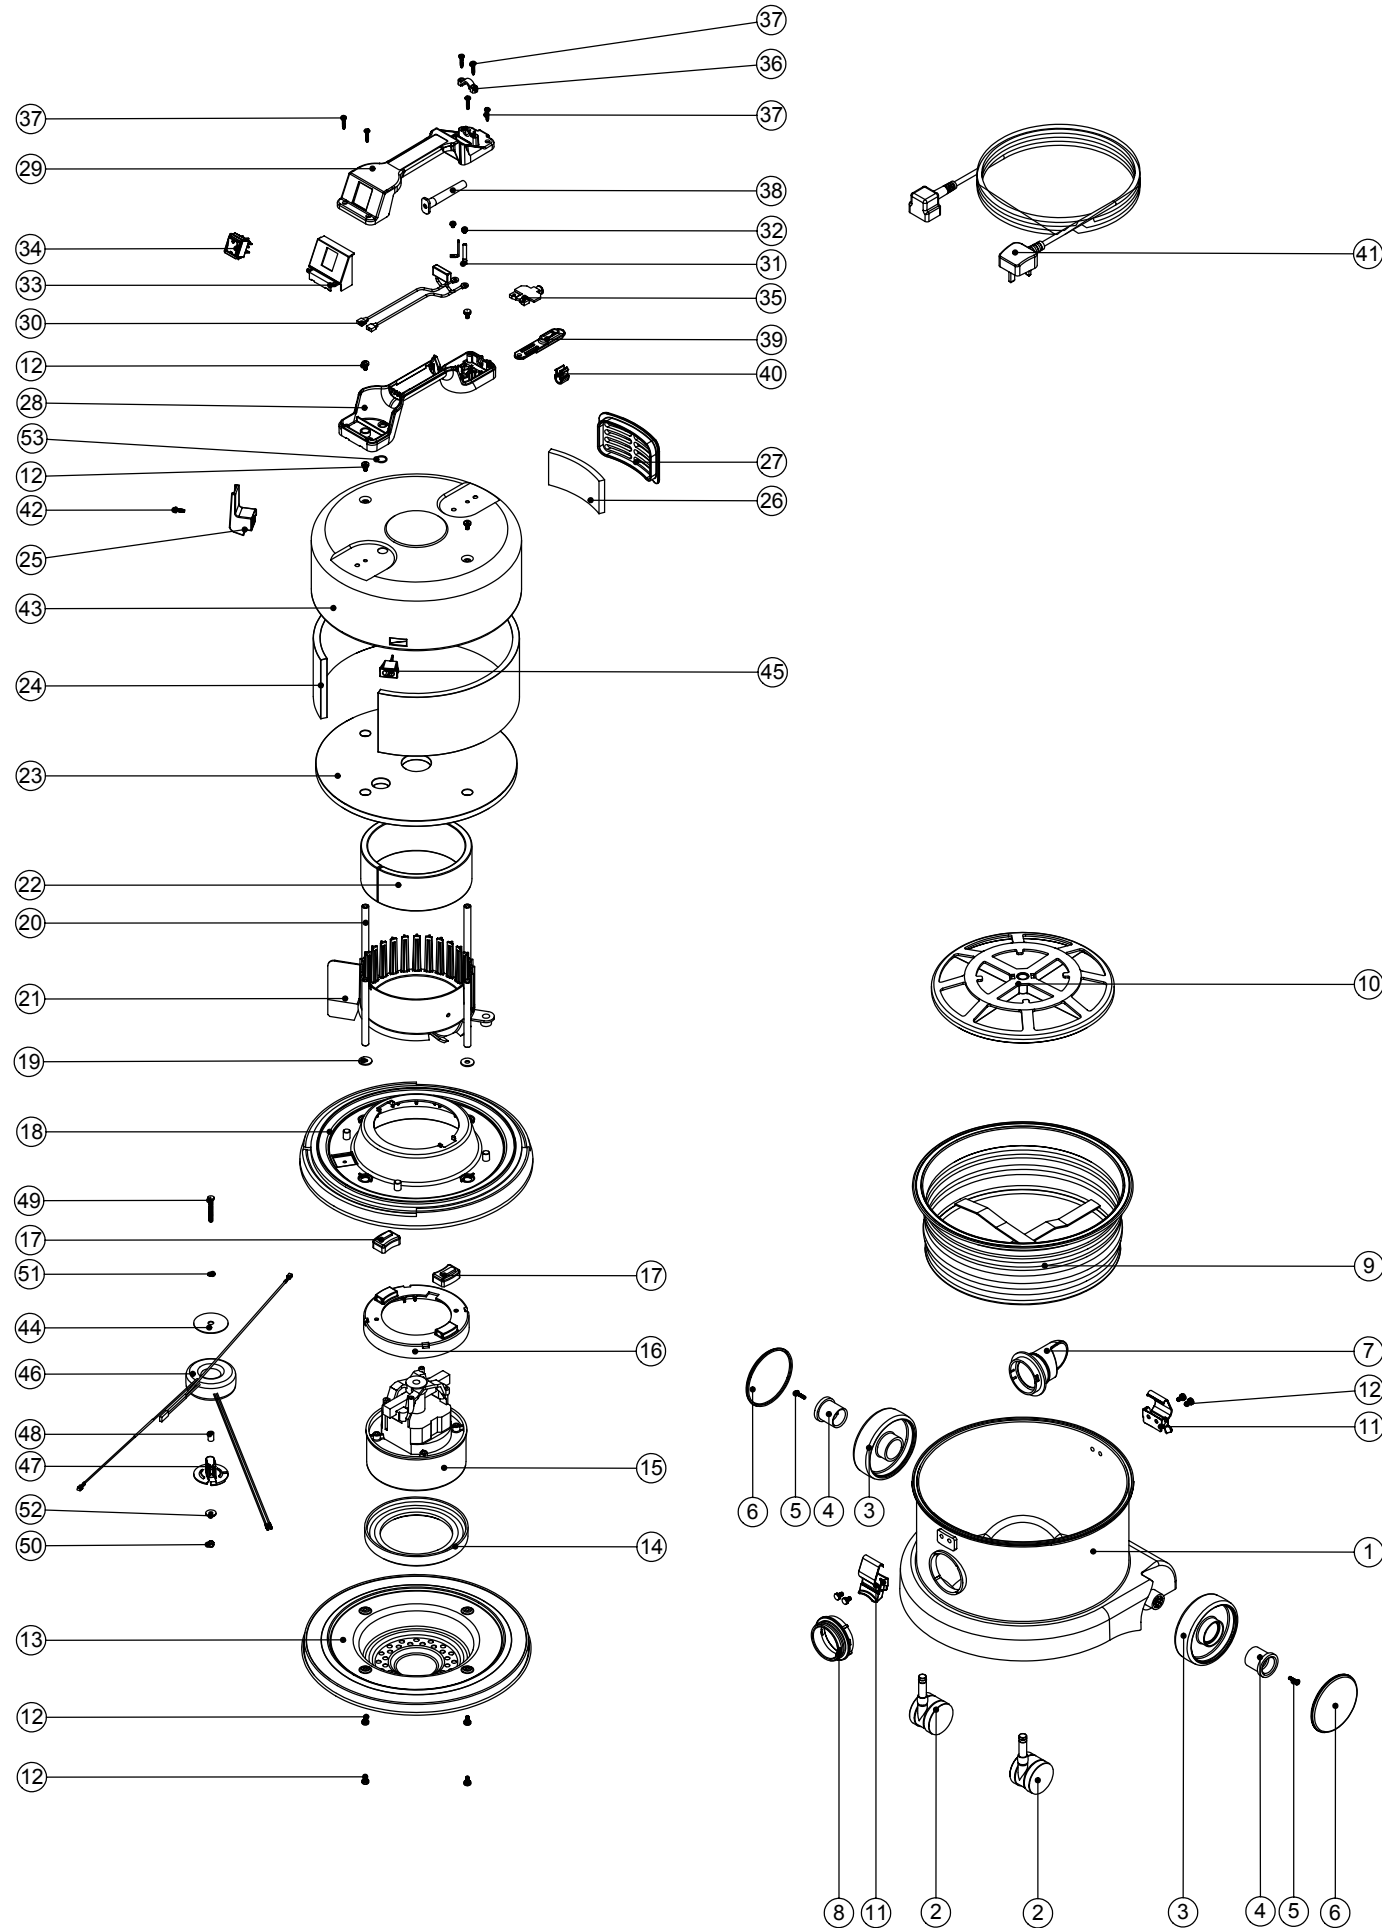

Numatic International Spare Parts

Model No: NVQ370T-2 EXPLODED DRAWING

234326

DRAWING: EXP-0757 ISS:A02
07/12/2005

Numatic International Spare Parts

Model No: NVQ370T-2 EXPLODED DRAWING

POS:	ITEM NO:	DESCRIPTION:	COMMENTS:
1	300235	RED CONTAINER (NO FACE)	
	250028	FUN FACE	
2	204111	50MM TWIN WHEEL CASTOR WITH PU TYRE	
3	227640	2 SHOT WHEEL ASSEMBLY	
4	227868	WHEEL HUB FOR 2 SHOT WHEEL	
5	219105	No8 X 5/8 INCH LONG POZI PAN PLASTITE SCREW	
6	227638	PLAIN TRIM	
7	227363	BAG CONNECTOR	
8	227396	RED THREADED NECK	
9	207099	MICRO FRESH FILTER (CHARCOAL)	
10	209050	SINGLE FILTER GRID	
11	206038	TOGGLE	
12	219047	M5 X 10MM LONG POZI PAN SEMS SCREW	
13	401348	BLACK BOTTOM MOTOR HOUSING	
14	227882	BOTTOM MOTOR GASKET	
15	205403	240V 2 STAGE THRO FLOW TAPER FAN MOTOR (DL21104T) TCO	
	205402	220V 2 STAGE THRO FLOW TAPER FAN MOTOR (DL21102T) TCO (MARKED 230V)	
16	227886	MOTOR SPACER (LAMB DAF MOTOR)	
17	227885	MOUNTING RUBBER	
18	225136	NVQ TOP MOTOR HOUSING (PLASTIC) LAMB MOTOR	
19	219876	1/4 X 3/4 X 16G PLAIN WASHER TABLE 5 ZINC PLATED	
20	208003	115MM LONG ALUMINIUM SPACER	
21	227883	NOISE REDUCTION POD	
22	203020	POD SIDE FELT	
23	203005	TOP FELT	
24	303471	SIDE FELT MODIFICATION	
25	206006	CABLE REELING HOOK	
26	206260	AIR DIFFUSER PAD	
27	225064	OUTLET GRILL	
28	320686	HANDLE BASE MOULDING	
29	227625	HANDLE COVER (10AMP / 2 PIN / 1 SWITCH)	
30	220142	SUPPRESSOR ASSEMBLY	
31	206562	CONTACT PIN	
32	219090	M4 X 8MM LONG POZI PAN SEMS SCREW	
33	227635	SWITCH MOUNTING BRACKET (1 SWITCH)	
34	220552	RED ROCKER SWITCH	
35	227632	TERMINAL COVER & CLAMP	
36	227564	PLUG LOCATION CLAMP	
37	219107	No6 X 5/8 INCH LONG POZI PAN PLASTITE SCREW	
38	220923	STRESS RELIEF	
39	227636	STRAIN RELIEF	
40	227637	CABLE CLIP	
41	236009	10.0M X 1.00MM X 2 CORE NUCABLE (UK PLUG)	
	236013	10.0M X 1.00MM X 2 CORE NUCABLE (EURO PLUG)	
	236017	10.0M X 1.00MM X 2 CORE NUCABLE (SWISS PLUG)	
	236029	10.0M X 1.00MM X 2 CORE NUCABLE (AUSTRALIAN PLUG)	
	236081	10.0M X 1.00MM X 2 CORE NUCABLE (SOUTH AFRICAN PLUG)	
42	221151	M4 X 12MM LONG POZI PAN SCREW	
43	401345	BLACK HEAD TOP	
44	219678	RUBBER WASHER	
45	220776	24V SOCKET MOULDING	
46	230090	230V TRANSFORMER AND THERMAL CUT OUT ASSEMBLY	
47	227534	TRANSFORMER OVERLOAD CLAMP	
48	219676	5.3MM X 8MM X 12.5MM SPACER	
49	21932V	M5 X 40MM LONG POZI PAN SCREW	
50	219076	M5 NYLON INSERT NUT	
51	219003	M5 FORM A STEEL WASHER	
52	219005	M5 FORM G WASHER	
53	219363	O-RING