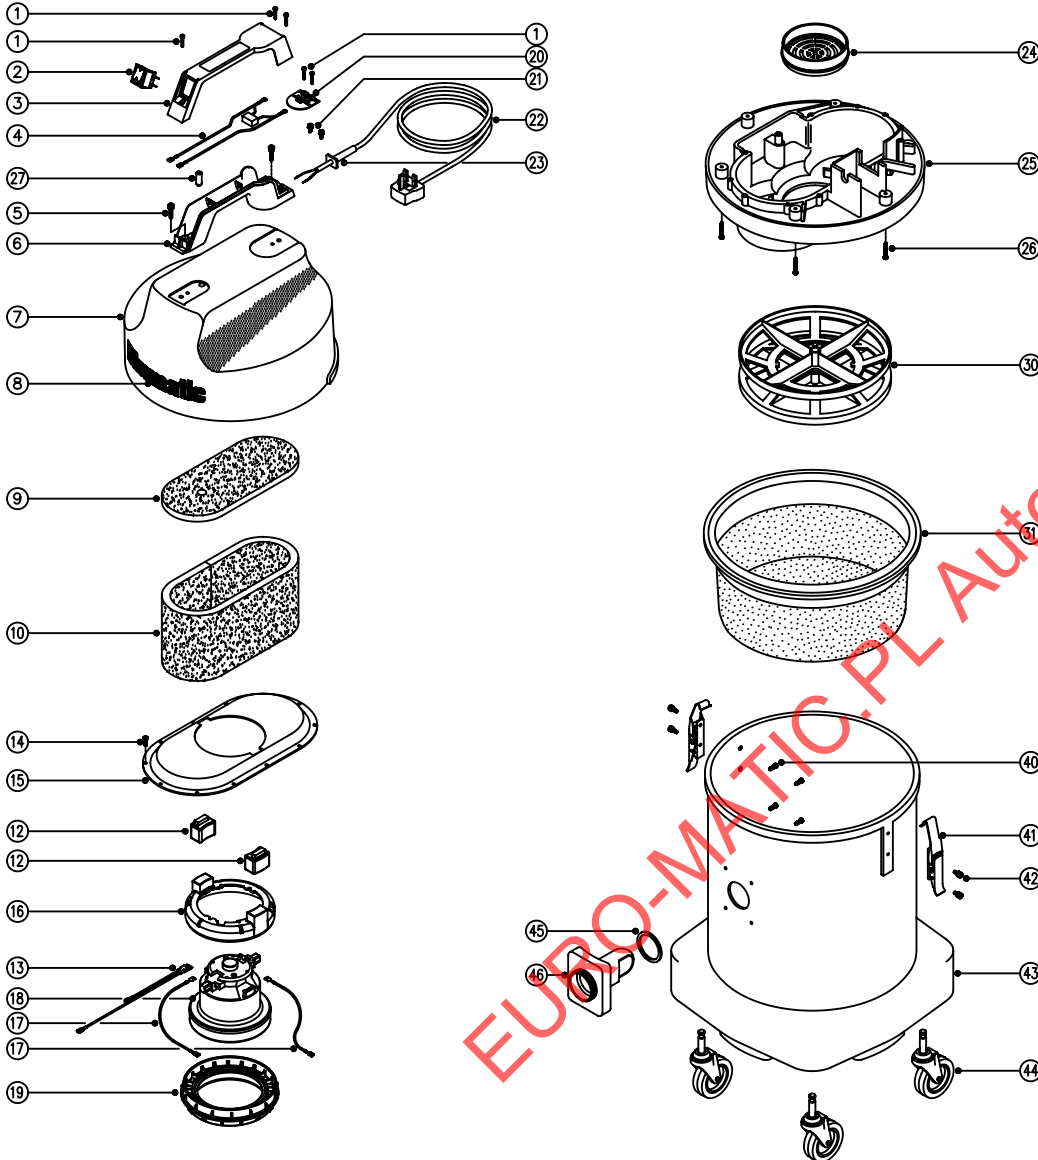

Spare Parts

Model No. NVQ570 (2 WIRE)

Numatic, International, Chard, Somerset, TA20 2GB. 231684
 Tel: 01460 68480 Fax: 01460 68560 DRAWING: EXP300 ISS: A04
 Sales - Tel: 01460 68600 Fax: 01460 68458 02/11/99

MODEL No. NVQ570 (2 WIRE)

SPARE PARTS

POS.	PART No	DESCRIPTION	POS.	PART No	DESCRIPTION
1	219107	No6 x 5/8" Plastite Screw	22	220249	Mains Cable (U.K. Plug)
2	220552	Red Rocker Switch	22	220251	Mains Cable (C.E.E. Plug)
3	206213	Handle Cover	22	220502	Mains Cable (U.S.A. Plug)
4	220142	Suppressor	22	220467	Mains Cable (15A Plug South Africa)
5	219546	M5 x 20mm Long Pozzi Pan Sems Screw	22	220057	Mains Cable (No Plug)
6	320291	Handle Body Moulding	23	220132	Stress Relief
7	227045	Cover Moulding (No Numatic Logo)	24	227173	Fan Guard
8	210083	White Numatic Logo	25	301175	Bottom Motor Housing
9	203014	Top Felt	26	219104	No8 x 1" Plastite Screw
10	203015	Side Felt	27	229240	End Tip
11			30	209100	Double Filter Grid
12	202087	Top Mounting Rubber	31	207030	White Filter
13	220782	230V Overload Assembly	40	219105	No8 x 5/8" Long Plastite Screw
13	220783	120V Overload Assembly	41	206022	Small Claw Toggle
14	219105	No8 x 5/8" Long Plastite Screw	42	219047	M5 x 10mm Long Sems Screw
15	325129	Top Motor Housing	43	325008	Container - Red
16	206420	ES Motor Spacer	43	325009	Container - Blue
17	320286	White Motor Link Wire	43	325039	Container - Green
18	205070	230V Motor	43	325040	Container - Yellow
18	205075	120V Motor	44	204060	75mm Castor
19	202088	Bottom Motor Gasket	45	202027	Flange Gasket
20	220131	Cable Clamp	46	206024	Hose Connection Flange
21	219090	M4 x 8mm Long Sems Screw			