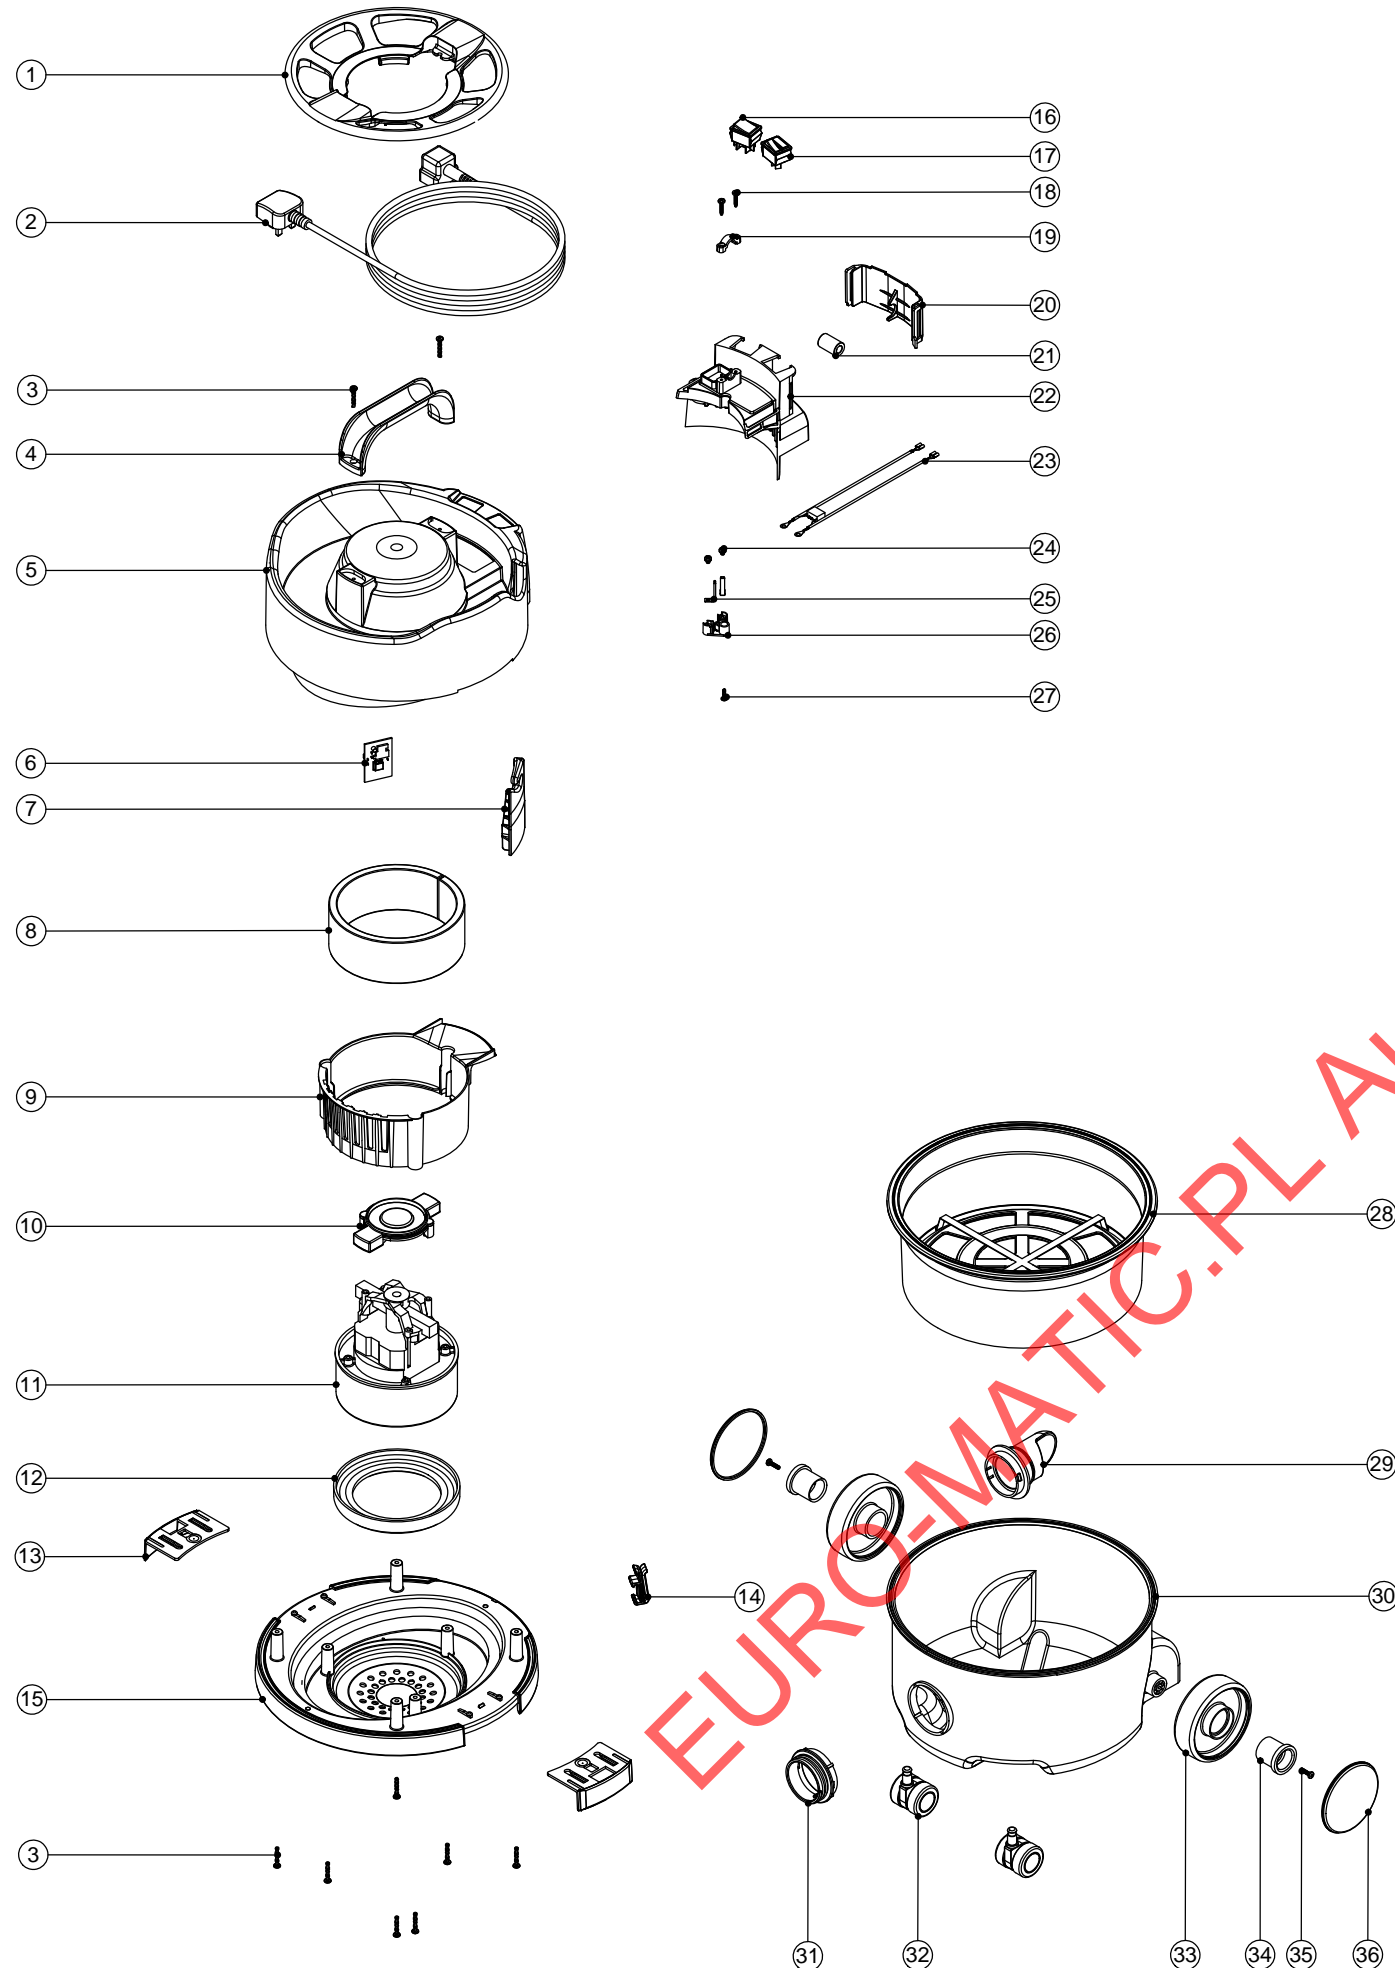

Numatic International Spare Parts

Model No: PSP180A / 200A / 370A MID BLUE EXPLODED DRAWING

234771
DRAWING: DRW-6776 ISS:A01
11/10/2010

NB: FOR WIRING SEE DRAWING: DRW-4550

Numatic International Spare Parts