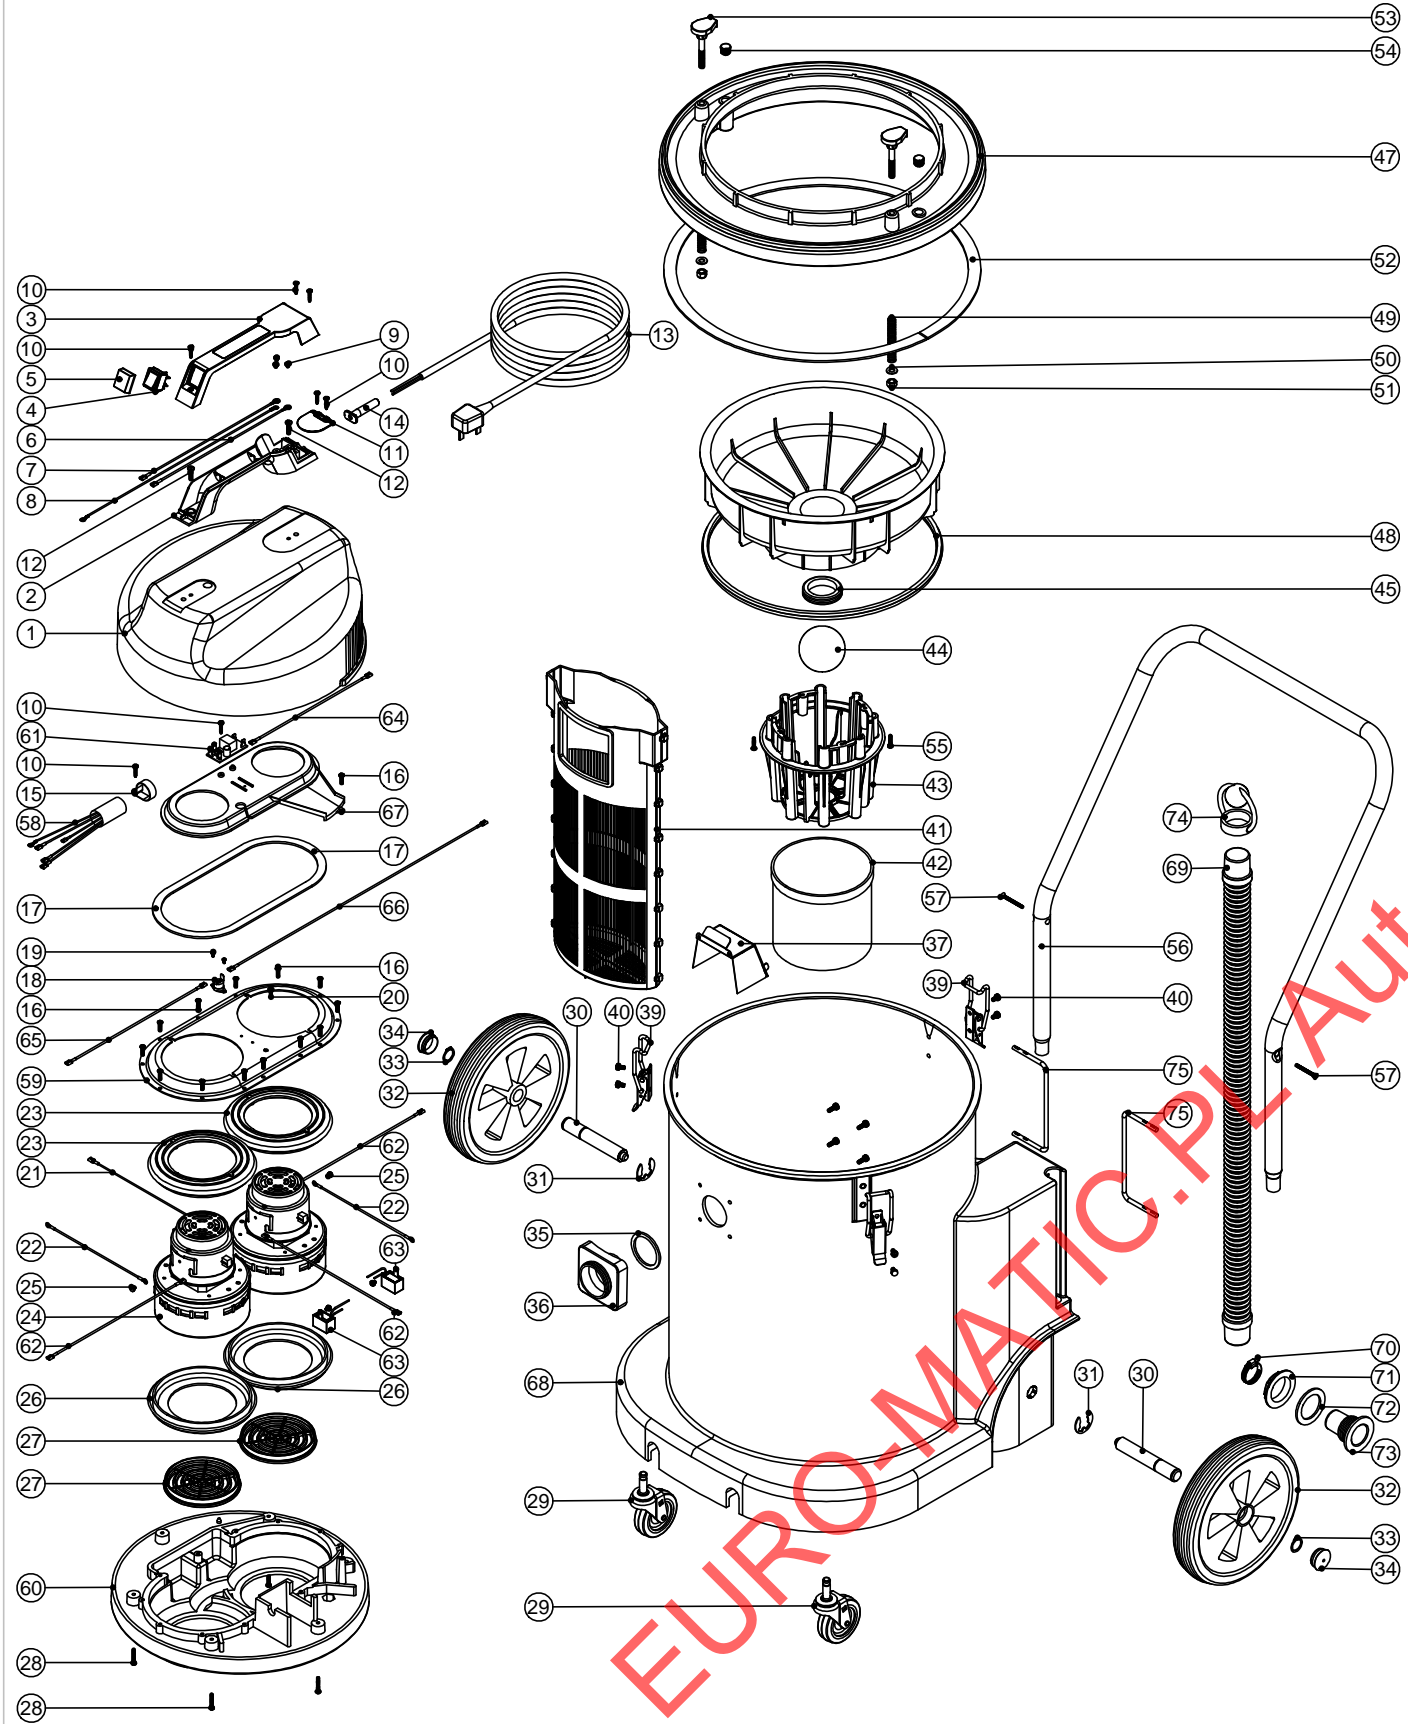

Numatic International Spare Parts
Model No: WVD1802DH (Dump Hose)

234102
 DRAWING: EXP533 ISS:A02
 11/12/2002

Numatic International Spare Parts
Model No: WVD1802DH (Dump Hose)

POS:	ITEM NO:	DESCRIPTION:	COMMENTS:
1	227043	COVER MOULDING	
2	320007	HANDLE MOULDING	
3	206213	HANDLE COVER	
4	220843	BLUE ROCKER SWITCH	
5	220238	SWITCH BOOT	
6	320003	200MM LONG BROWN LINK WIRE	230V MACHINES (1.0MM WIRE)
	320320	200MM LONG BROWN LINK WIRE	110/120V MACHINES (1.5MM WIRE)
7	320183	200MM LONG BLUE LINK WIRE	230V MACHINES (1.0MM WIRE)
	320322	200MM LONG BLUE LINK WIRE	110/120V MACHINES (1.5MM WIRE)
8	320093	400MM LONG GREEN/YELLOW LINK WIRE	
9	219090	M4 X 8MM LONG POZI PAN SEMS SCREW	
10	219107	No6 X 5/8 INCH LONG POZI PAN PLASTITE SCREW	
11	220131	CABLE CLAMP	
12	219546	M5 X 20MM LONG POZI PAN SEMS SCREW	
13	220232	MAINS CABLE (3 WIRE / UK PLUG)	
	220059	MAINS CABLE (3 WIRE / NO PLUG)	230V MACHINES
	220253	MAINS CABLE (3 WIRE / CEE PLUG)	
	220094	MAINS CABLE (3 WIRE / NO PLUG)	110/120V MACHINES
	220222	MAINS CABLE (3 WIRE / SWISS PLUG)	
	220839	MAINS CABLE (3 WIRE / CSA PLUG)	
	299039	MAINS CABLE (3 WIRE / AUSTRALIAN PLUG)	
	220468	MAINS CABLE (3 WIRE / 15 AMP SOUTH AFRICAN PLUG)	
	220468	MAINS CABLE (3 WIRE / CSA PLUG)	
14	220132	STRESS RELIEF SLEEVE	230V MACHINES
	220541	STRESS RELIEF SLEEVE	110/120V MACHINES
15	220288	30MM DIAMETER P-CLIP	230V MACHINES
16	219370	No8 X 5/8 INCH LONG PLASTITE STAINLESS STEEL SCREW	
17	202012	GASKET	
18	220532	THERMOSTAT	
	220659	THERMOSTAT	120V CSA SPEC MACHINES
19	219491	M5 X 3MM LONG POZI PAN TAPTITE SCREW	
20	219471	M4 X 12MM LONG POZI PAN SEMS SCREW	
21	320286	240MM LONG WHITE LINK WIRE	
22	320092	180MM LONG GREEN/YELLOW LINK WIRE	
23	202003	TOP MOTOR GASKET	
24	205060	230V BP MOTOR	
	208062	110/120V BP MOTOR	
25	219566	M4 X 6MM LONG POZI PAN SCREW	
26	202005	MOTOR BOTTOM GASKET	
27	206010	FAN GUARD	
28	219369	No8 X 1 INCH LONG POZI PAN STAINLESS STEEL PLASTITE SCREW	
29	204060	3 INCH CASTOR	
30	206452	STUB AXLE	
31	219306	E-CLIP	
32	204028	10 INCH WHEEL	
33	219308	CIRCLIP	
34	206131	BLACK PLASTIC CAP	
35	202027	HOSE FLANGE GASKET	
36	214001	DIE CAST FLANGE	
37	303482	WATER DEFLECTOR	
38	219045	M5 X 16MM LONG POZI PAN SEMS SCREW	
39	206135	TOGGLE FASTENER	
40	219047	M5 X 10MM LONG POZI PAN SEMS SCREW	
41	207110	FILTER ASSEMBLY	
42	207073	GAUZE FILTER	
43	225130	MOULDED FLOAT CAGE	
44	206026	POLYPROP BALL	
45	220235	FLOAT GROMMET	
46	225101	FLOAT MOULDING	
47	226021	BOTTOM PLATE MOULDING	
48	202036	FLOAT MOULD EXTRUSION SEAL	
49	219418	COMPRESSION SPRING	
50	219010	M8 FORM A WASHER	
51	219078	M8 NYLON INSERT NUT	
52	212024	INSEAL	
53	206242	HOKED KNOB	
54	206243	RIBBED TUBE INSERT	
55	219568	No8 X 3/4 INCH LONG POZI PAN STAINLESS STEEL SCREW	
56	402100	BLACK HANDLE	
57	219316	No10 X 43MM LONG POZI PAN COUNTER SUNK PLASTITE SCREW	
58	220289	SUPPRESSOR	230V MACHINES
59	225063	TOP MOTOR HOUSING	
60	301048	PROCESSED BOTTOM MOTOR HOUSING	
61	220555	230V DELAY START MODULE	
	220556	110/120V DELAY START MODULE	
62	320294	WHITE LINK WIRE	
63	220682	SUPPRESSOR ASSEMBLY	110/120V MACHINES
64	320287	220MM LONG BROWN LINK WIRE	110/120V MACHINES
65	220575	260MM LONG BLUE LINK WIRE	110/120V MACHINES
66	320293	260MM LONG BROWN LINK WIRE	
67	225154	AIR SEPARATOR DUPLEX	
68	300144	WV1800DH GREY PROCESSED DRUM	
	300145	WV1800DH RED PROCESSED DRUM	
	300146	WV1800DH BLUE PROCESSED DRUM	
	300147	WV1800DH GREEN PROCESSED DRUM	
	300148	WV1800DH YELLOW PROCESSED DRUM	
69	213039	DUMP HOSE	
70	219674	30/40MM DIAMETER STAINLESS STEEL JUBILEE CLIP	
71	206116	BLACK NUT	
72	219310	RUBBER WASHER	
73	206228	DRAIN HOSE CONNECTOR	
74	206111	HOSE CLOSURE	
75	302098	HOSE BRACKET	