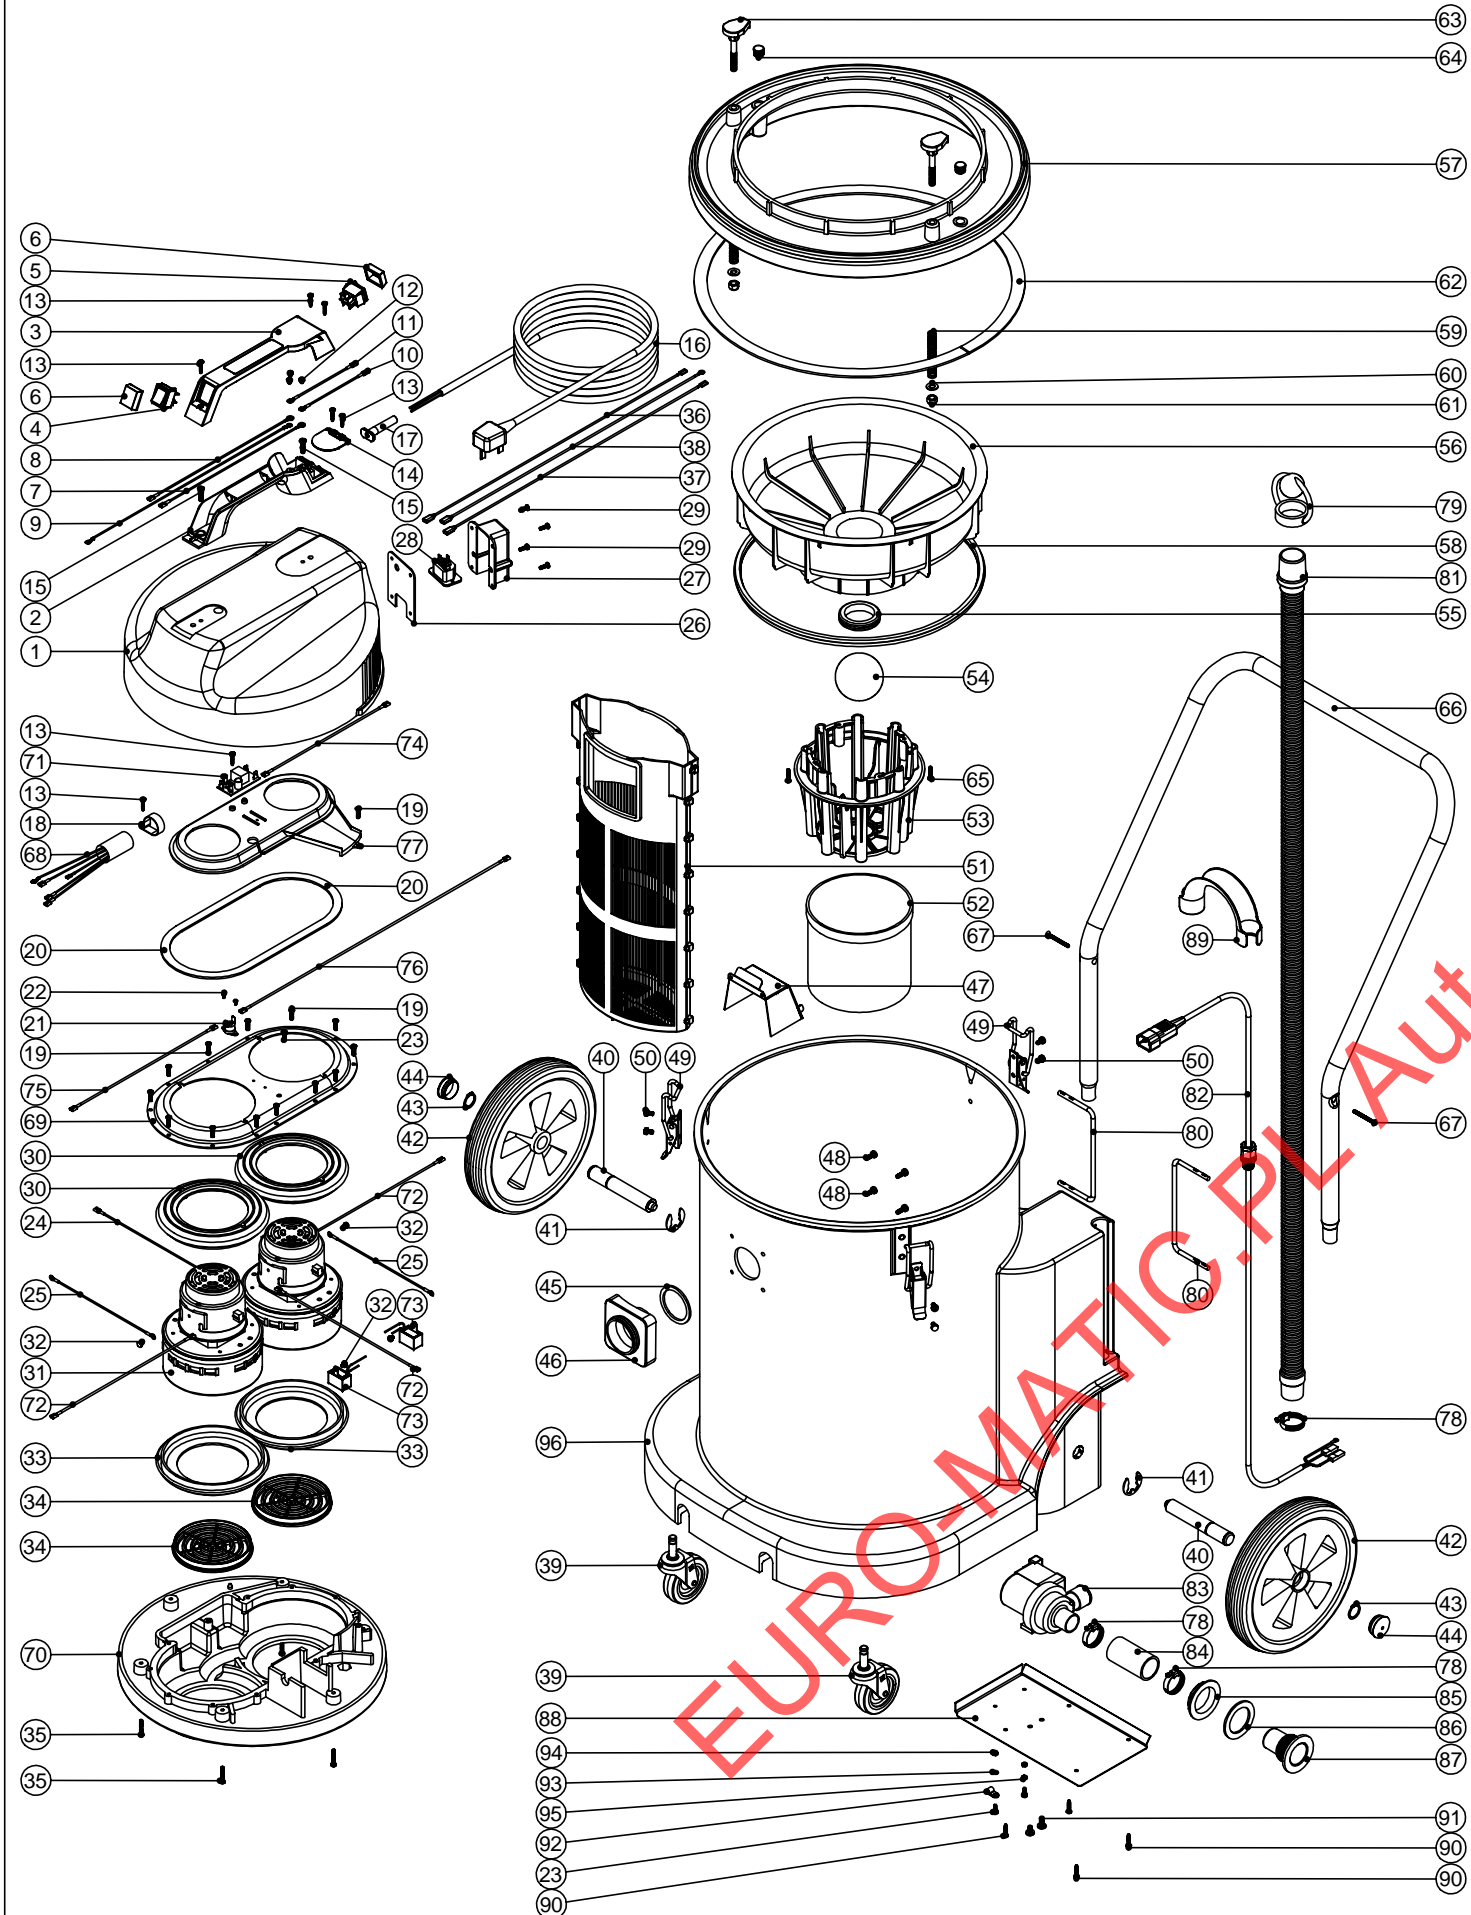

Numatic International Spare Parts
Model No: WVD1802PH (Pump Hose)

234103
 DRAWING: EXP534 ISS:A01
 28/09/2001

Numatic International Spare Parts
Model No: WVD1802PH (Pump Hose)

POS:	ITEM NO:	DESCRIPTION:	COMMENTS:
1	301092	PROCESSED HEAD TOP	
2	320007	HANDLE MOULDING	
3	206211	HANDLE COVER	
4	220843	BLUE ROCKER SWITCH	
5	220582	GREEN ROCKER SWITCH	
6	220238	SWITCH BOOT	
7	320003	200MM LONG BROWN LINK WIRE	230V MACHINES (1.0MM WIRE)
	320320	200MM LONG BROWN LINK WIRE	110/120V MACHINES (1.5MM WIRE)
8	320183	200MM LONG BLUE LINK WIRE	230V MACHINES (1.0MM WIRE)
	320322	200MM LONG BLUE LINK WIRE	110/120V MACHINES (1.5MM WIRE)
9	320093	400MM LONG GREEN/YELLOW LINK WIRE	
10	320090	100MM LONG BROWN LINK WIRE	
11	320325	100MM LONG BLUE LINK WIRE	
12	219090	M4 X 8MM LONG POZI PAN SEMS SCREW	
13	219107	No6 X 5/8 INCH LONG POZI PAN PLASTITE SCREW	
14	220131	CABLE CLAMP	
15	219546	M5 X 20MM LONG POZI PAN SEMS SCREW	
16	220232	MAINS CABLE (3 WIRE / UK PLUG)	
	220059	MAINS CABLE (3 WIRE / NO PLUG)	230V MACHINES
	220253	MAINS CABLE (3 WIRE / CEE PLUG)	
	220094	MAINS CABLE (3 WIRE / NO PLUG)	110/120V MACHINES
	220222	MAINS CABLE (3 WIRE / SWISS PLUG)	
	220839	MAINS CABLE (3 WIRE / CSA PLUG)	
	299039	MAINS CABLE (3 WIRE / AUSTRALIAN PLUG)	
	220468	MAINS CABLE (3 WIRE / 15 AMP SOUTH AFRICAN PLUG)	
17	220132	STRESS RELIEF SLEEVE	230V MACHINES
	220541	STRESS RELIEF SLEEVE	110/120V MACHINES
18	220288	30MM DIAMETER P-CLIP	230V MACHINES
19	219370	No8 X 5/8 INCH LONG PLASTITE STAINLESS STEEL SCREW	
20	202012	GASKET	
21	220532	THERMOSTAT	
	220659	THERMOSTAT	120V CSA SPEC MACHINES
22	219491	M5 X 3MM LONG POZI PAN TAPTITE SCREW	
23	219471	M4 X 12MM LONG POZI PAN SEMS SCREW	
24	320286	240MM LONG WHITE LINK WIRE	
25	320092	180MM LONG GREEN/YELLOW LINK WIRE	
26	202082	SOCKET COVER GASKET	
27	206511	SOCKET COVER	
28	229018	POWER TAKE OFF SOCKET	
29	219569	No8 X 1/2 INCH LONG POZI PAN STAINLESS STEEL TAPTITE SCREW	
30	202003	TOP MOTOR GASKET	
31	205060	230V BP MOTOR	
	205062	110/120V MOTOR	
32	219566	M4 X 6MM LONG POZI PAN SCREW	
33	202005	MOTOR BOTTOM GASKET	
34	206010	FAN GUARD	
35	219369	No8 X 1 INCH LONG POZI PAN STAINLESS STEEL PLASTITE SCREW	
36	320427	520MM LONG BROWN LINK WIRE	
37	320428	520MM LONG BLUE LINK WIRE	
38	320429	500MM LONG GREEN/YELLOW LINK WIRE	
39	204060	3 INCH CASTOR	
40	206452	STUB AXLE	
41	219306	E-CLIP	
42	204028	10 INCH WHEEL	
43	219308	CIRCLIP	
44	206131	BLACK PLASTIC CAP	
45	202027	HOSE FLANGE GASKET	
46	214001	DIE CAST FLANGE	
47	303482	WATER DEFLECTOR	
48	219045	M5 X 16MM LONG POZI PAN SEMS SCREW	
49	206135	TOGGLE FASTENER	
50	219047	M5 X 10MM LONG POZI PAN SEMS SCREW	
51	207110	FILTER ASSEMBLY	
52	207073	GAUZE FILTER	
53	225130	MOULDED FLOAT CAGE	
54	206026	POLYPROP BALL	
55	220235	FLOAT GROMMET	
56	225101	FLOAT MOULDING	
57	226021	BOTTOM PLATE MOULDING	
58	202036	FLOAT MOULD EXTRUSION SEAL	
59	219418	COMPRESSION SPRING	
60	219010	M8 FORM A WASHER	
61	219078	M8 NYLON INSERT NUT	
62	212024	INSEAL	
63	206242	HOOKE KNOB	
64	206243	RIBBED TUBE INSERT	
65	219568	No8 X 3/4 INCH LONG POZI PAN STAINLESS STEEL SCREW	
66	402100	BLACK HANDLE	
67	219316	No10 X 43MM LONG POZI PAN COUNTER SUNK PLASTITE SCREW	
68	220289	SUPPRESSOR	230V MACHINES
69	225063	TOP MOTOR HOUSING	
70	301048	PROCESSED BOTTOM MOTOR HOUSING	
71	220555	230V DELAY START MODULE	
	220556	110/120V DELAY START MODULE	
72	320294	WHITE LINK WIRE	
73	220682	SUPPRESSOR ASSEMBLY	110/120V MACHINES
74	320287	220MM LONG BROWN LINK WIRE	110/120V MACHINES
75	220575	260MM LONG BLUE LINK WIRE	110/120V MACHINES
76	320293	260MM LONG BROWN LINK WIRE	110/120V MACHINES
77	225154	AIR SEPARATOR DUPLEX	110/120V MACHINES
78	219674	30/40MM DIAMETER STAINLESS STEEL JUBILEE CLIP	
79	206111	HOSE CLOSURE	
80	302098	HOSE BRACKET	
81	213038	DUMP HOSE	
82	320767	STRAIGHT 3 PIN PLUG	
83	216300	230V 50HZ PUMP FITTED WITH 31/32MM HEAD	
	216301	110/120V 60Hz PUMP FITTED WITH 31/32MM HEAD	
	216302	110/120V 50Hz PUMP FITTED WITH 31/32MM HEAD	
84	303490	PVC TUBE CUT TO LENGTH (70MM)	
85	206116	BLACK NUT	
86	219310	RUBBER WASHER	
87	206228	DRAIN HOSE CONNECTOR	
88	303484	PUMP COVER	
89	206512	HOSE HOOK	
90	219041	No8 X 3/4 INCH LONG POZI PAN SCREW	
91	219214	M6 X 10MM LONG POZI PAN SCREW	
92	226050	CABLE CLAMP (WHITE P CLIP)	
93	219206	M4 FORM A WASHER	
94	219083	M4 NYLON INSERT NUT	
95	219075	M4 FULL NUT	
96	300227	WV/D1800PH GREY PROCESSED DRUM	
	300228	WV/D1800PH RED PROCESSED DRUM	
	300229	WV/D1800PH BLUE PROCESSED DRUM	
	300230	WV/D1800PH GREEN PROCESSED DRUM	
	300231	WV/D1800PH YELLOW PROCESSED DRUM	